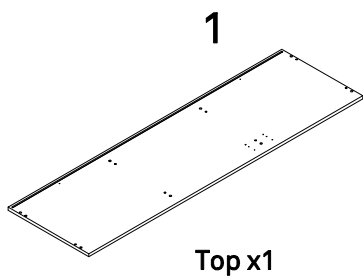

INSTRUCTION MANUAL

SIERRA.SIDEBOARD 2D4DR

By Cambres Design

teulat

www.teulat.es

Needed for assembling

Min. two persons

Content of the boxes