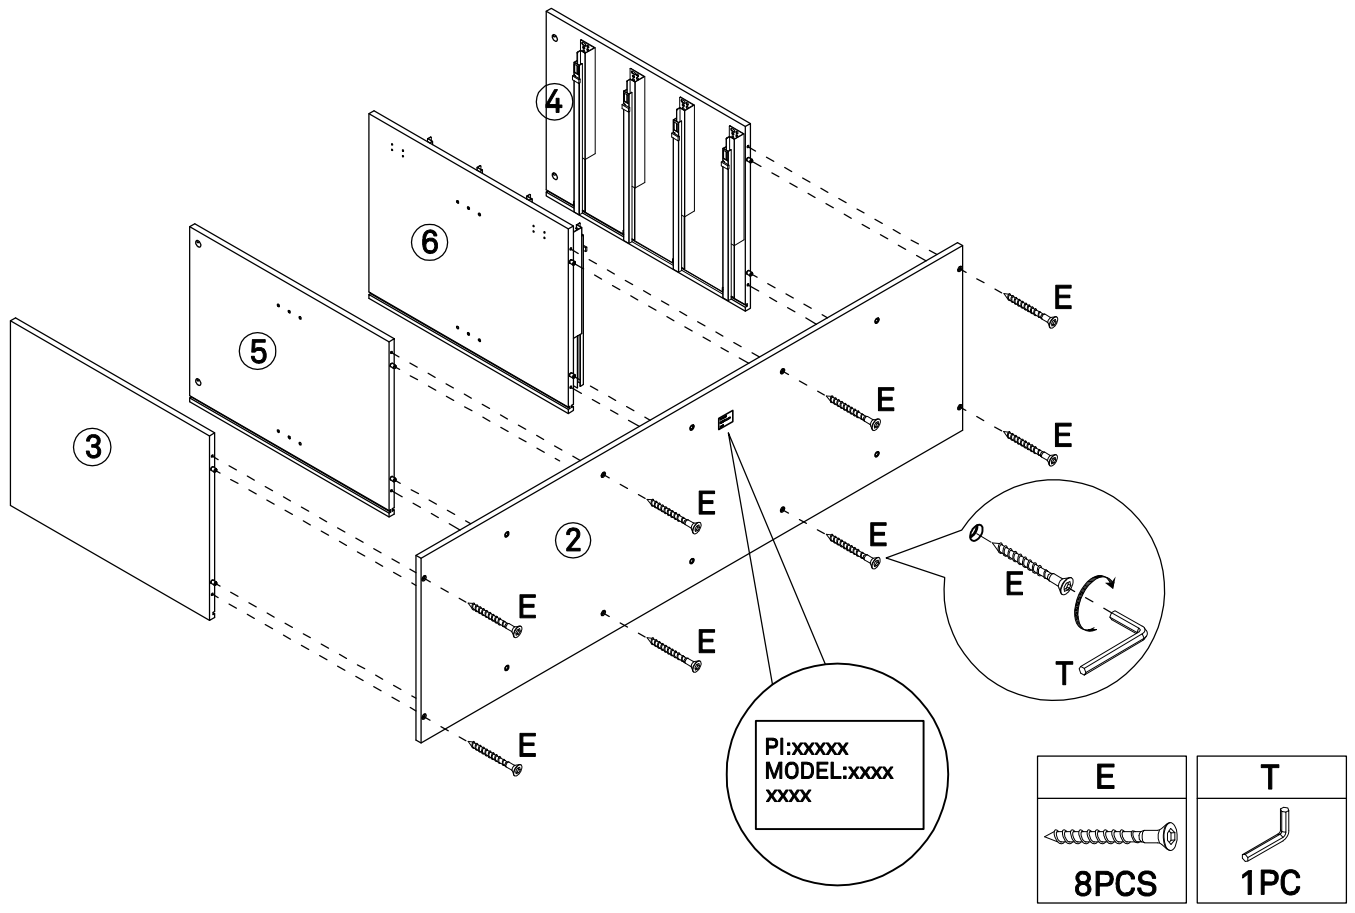

5

SPANISH:

En caso de reclamación, por favor, facilitar la información escrita en la etiqueta.

FRENCH:

En cas de réclamation, merci de transmettre les informations contenues sur l'étiquette fixée sur le produit.

ENGLISH :

If you may have whatever complaint, please, let us know the information written on the label.