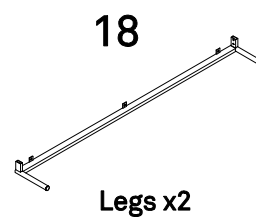

INSTRUCTION MANUAL

SIERRA.SIDEBOARD 2D4DR

By Cambres Design

teulat

www.teulat.es

Needed for assembling

Min. two persons

Content of the boxes

I

 Handle
 96x35x19.6mm
 4PCS

J

 Screw
 Ø3.5x12mm
 16PCS

K

 Magnetic
 closure
 85x20x15mm
 2PCS

L

 Magnetic
 plate
 Ø15mm
 2PCS

 Allen key
 M4 60x30mm
 1PC

U

 Anti tipping
 160x25mm
 2PCS

V

 Bolt
 M6x10mm
 8PCS

W

 Left slide rail
 400mm
 4PCS

X