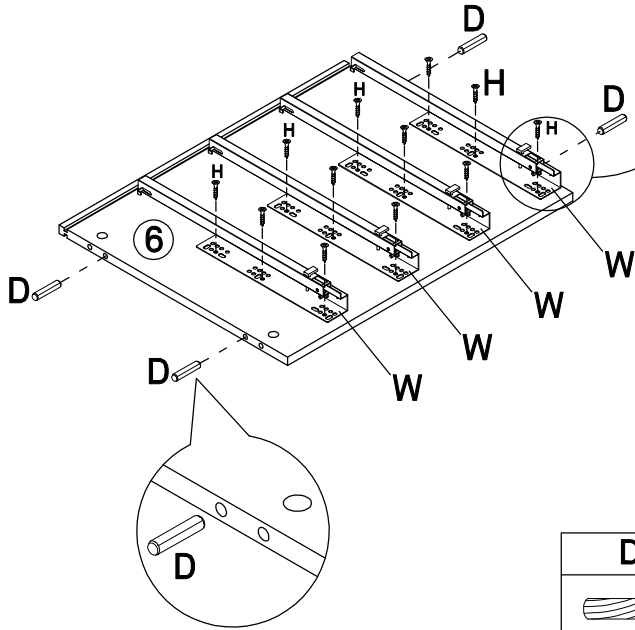

 Screw
 Ø4x30mm
 18PCS

Q

 Bolt
 M6x12mm
 6PCS

R

 Fastening device
 17x16x10.5mm
 12PCS

S

 Screw
 Ø3x18mm
 12PCS

T

 Allen key
 M4 60x30mm
 1PC

U

 Anti tipping
 160x25mm
 2PCS

V

 Bolt
 M6x10mm
 8PCS

W

 Left slide rail
 400mm
 4PCS

X

 Right slide rail
 400mm
 4PCS

1

A	K	J	U	H	
					
8PCS	2PCS	6PCS	2PCS	2PCS	

2

D

8PCS

3

D	W	H	
4PCS	4PCS	12PCS	