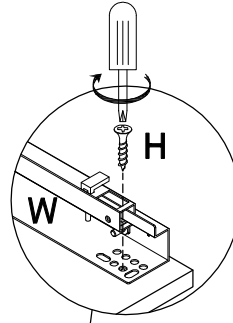

 Screw
 Ø4x30mm
 18PCS

Q

 Bolt
 M6x12mm
 6PCS

R

 Fastening device
 17x16x10.5mm
 12PCS

S

 Screw
 Ø3x18mm
 12PCS

T

 Allen key
 M4 60x30mm
 1PC

U

 Anti tipping
 160x25mm
 2PCS

V

 Bolt
 M6x10mm
 8PCS

W

 Left slide rail
 400mm
 4PCS

X

 Right slide rail
 400mm
 4PCS

1

A	K	J	U	H	
					
8PCS	2PCS	6PCS	2PCS	2PCS	

2

D

8PCS

3

D	W	H	
4PCS	4PCS	12PCS	