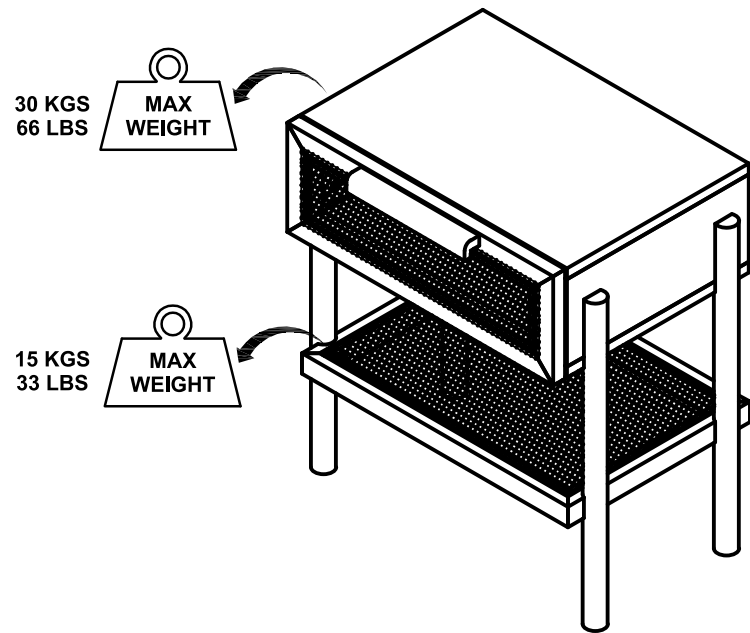

PRODUCT INFORMATION
MANON SIDE TABLE
82048585

3

(H3) x 2 (H5) x 2 (H6) x 2 (H7) x 1 (H8) x 1

(H1)
JCBC Bolt
DIA12.7x25 mm
8 pcs

(H2)
JCBC Bolt
DIA12.7x35 mm
4 pcs

(H3)
SCREW JP WHITE
DIA8x25 mm
2 pcs

(H4)
Allen Key
1 pcs

(H5)
SCREW JF BLACK
DIA 4x12 mm
2 pcs

(H6)
SCREW JP BLACK
DIA 6x16 mm
2 pcs

(H7)
MAGNET CATCH
1 pcs

(H8)
PLAT CATCH
1 pcs

(A) X 1

(B) X 4

(C) X 1

(D) X 1

1

(H1) x 8

(H4) x 1

2

(H2) x 4

(H4) x 1