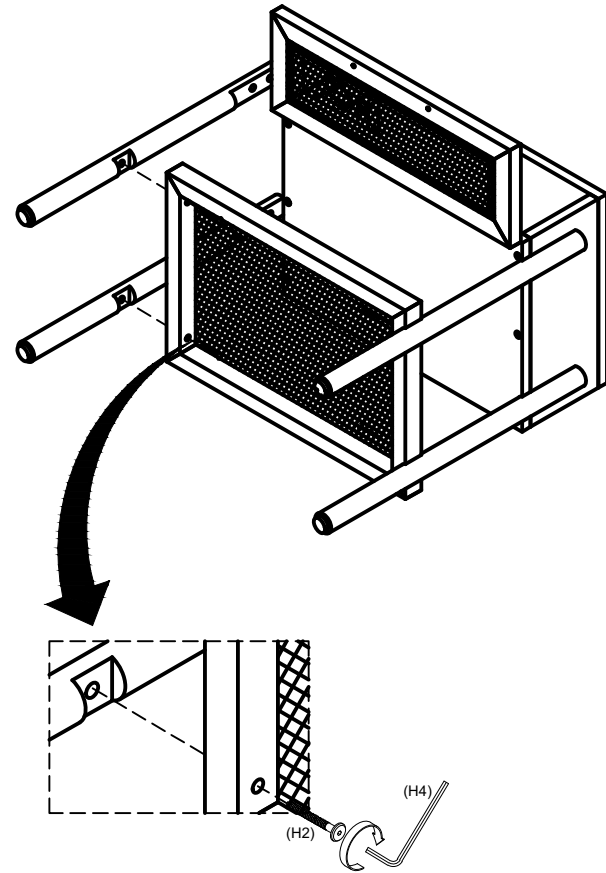

PRODUCT INFORMATION
MANON SIDE TABLE
82048585

3

(H3) x 2 (H5) x 2 (H6) x 2 (H7) x 1 (H8) x 1

(H1)
JCBC Bolt
DIA12.7x25 mm
8 pcs

(H2)
JCBC Bolt
DIA12.7x35 mm
4 pcs

(H3)
SCREW JP WHITE
DIA8x25 mm
2 pcs

(H4)
Allen Key
1 pcs

1

(H1) x 8

(H4) x 1

2

(H2) x 4

(H4) x 1