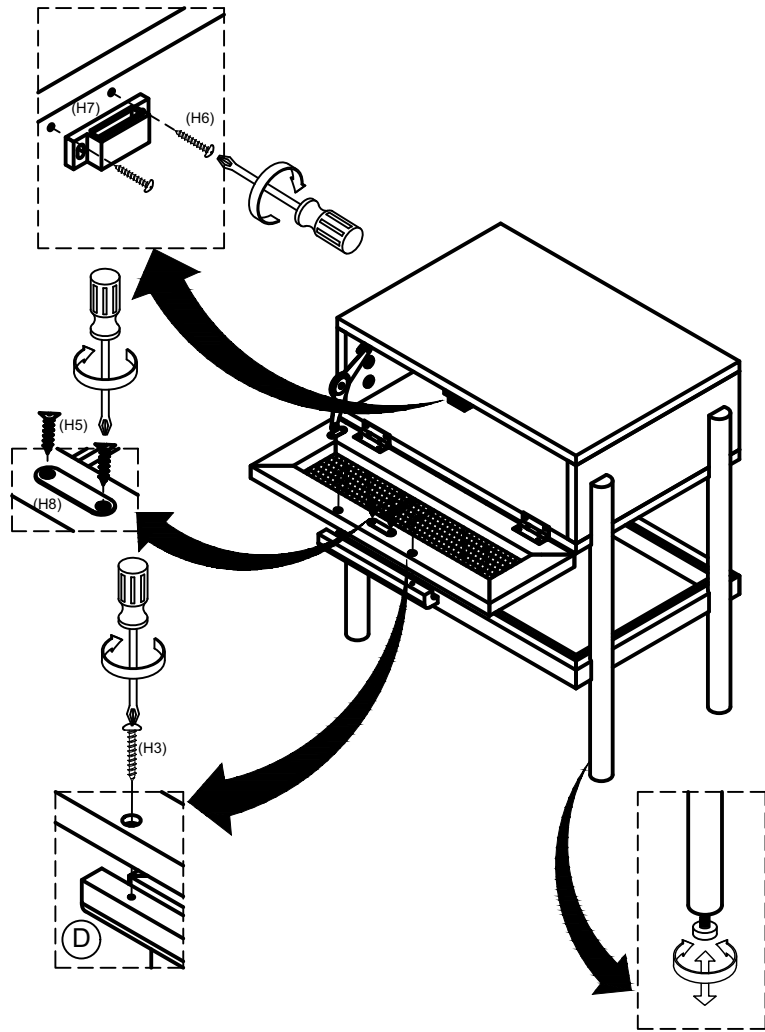

PRODUCT INFORMATION
MANON SIDE TABLE
82048585

3

(H3) x 2 (H5) x 2 (H6) x 2 (H7) x 1 (H8) x 1

(H1)
JCBC Bolt
DIA12.7x25 mm
8 pcs

(H2)
JCBC Bolt
DIA12.7x35 mm
4 pcs

(H3)
SCREW JP WHITE
DIA8x25 mm
2 pcs

(H4)
Allen Key
1 pcs

(H5)
SCREW JF BLACK
DIA 4x12 mm
2 pcs

(H6)
SCREW JP BLACK
DIA 6x16 mm
2 pcs

(H7)
MAGNET CATCH
1 pcs

(H8)
PLAT CATCH
1 pcs

(A) X 1

(B) X 4

(C) X 1

(D) X 1

1

(H1) x 8

(H4) x 1

2

(H2) x 4

(H4) x 1