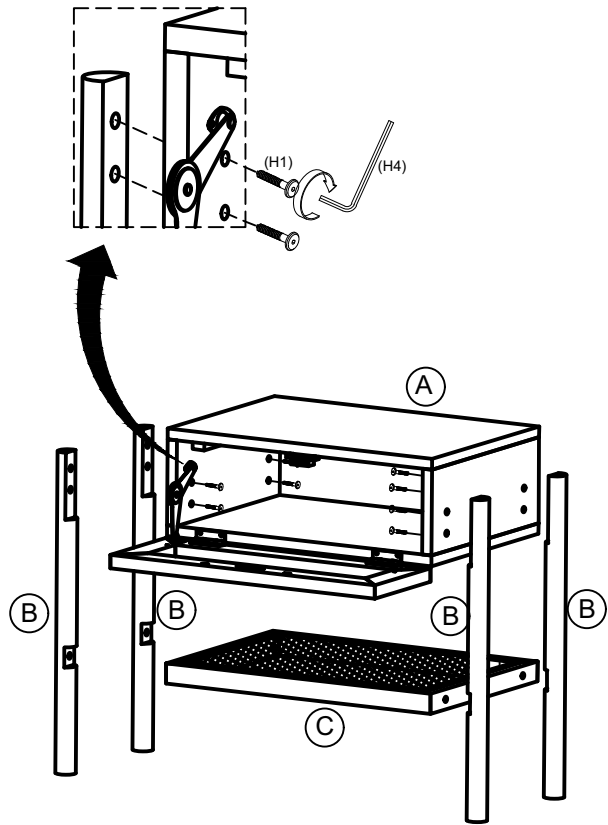

PRODUCT INFORMATION
MANON SIDE TABLE
82048585

3

(H3) x 2 (H5) x 2 (H6) x 2 (H7) x 1 (H8) x 1

(H1)
JCBC Bolt
DIA12.7x25 mm
8 pcs

(H2)
JCBC Bolt
DIA12.7x35 mm
4 pcs

(H3)
SCREW JP WHITE
DIA8x25 mm
2 pcs

(H4)
Allen Key
1 pcs

(H5)
SCREW JF BLACK
DIA 4x12 mm
2 pcs

(H6)
SCREW JP BLACK
DIA 6x16 mm
2 pcs

(H7)
MAGNET CATCH
1 pcs

(H8)
PLAT CATCH
1 pcs

(A) X 1

(B) X 4

(C) X 1

(D) X 1

1

(H1) x 8

(H4) x 1

2

(H2) x 4

(H4) x 1