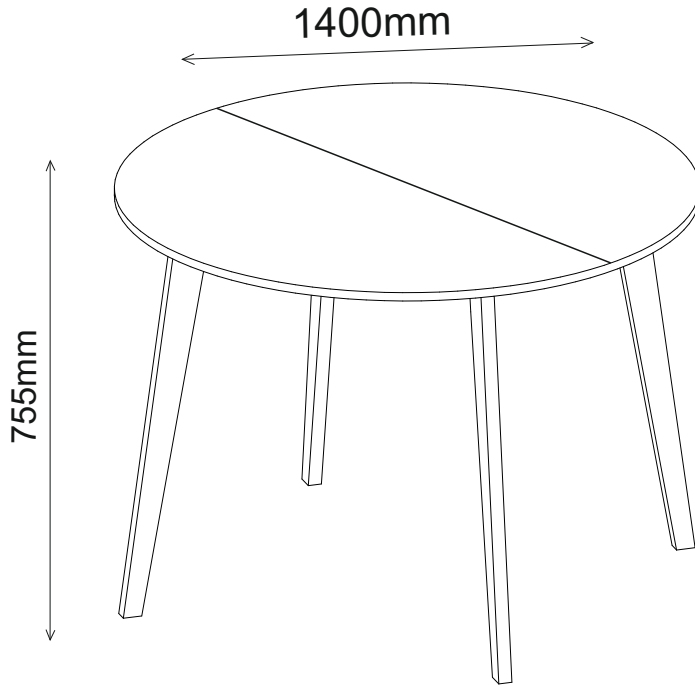

2201580 Marseille Dining Table Natural oil / Black  
2201570 Marseille Dining Table Smoked oil / Black

4x