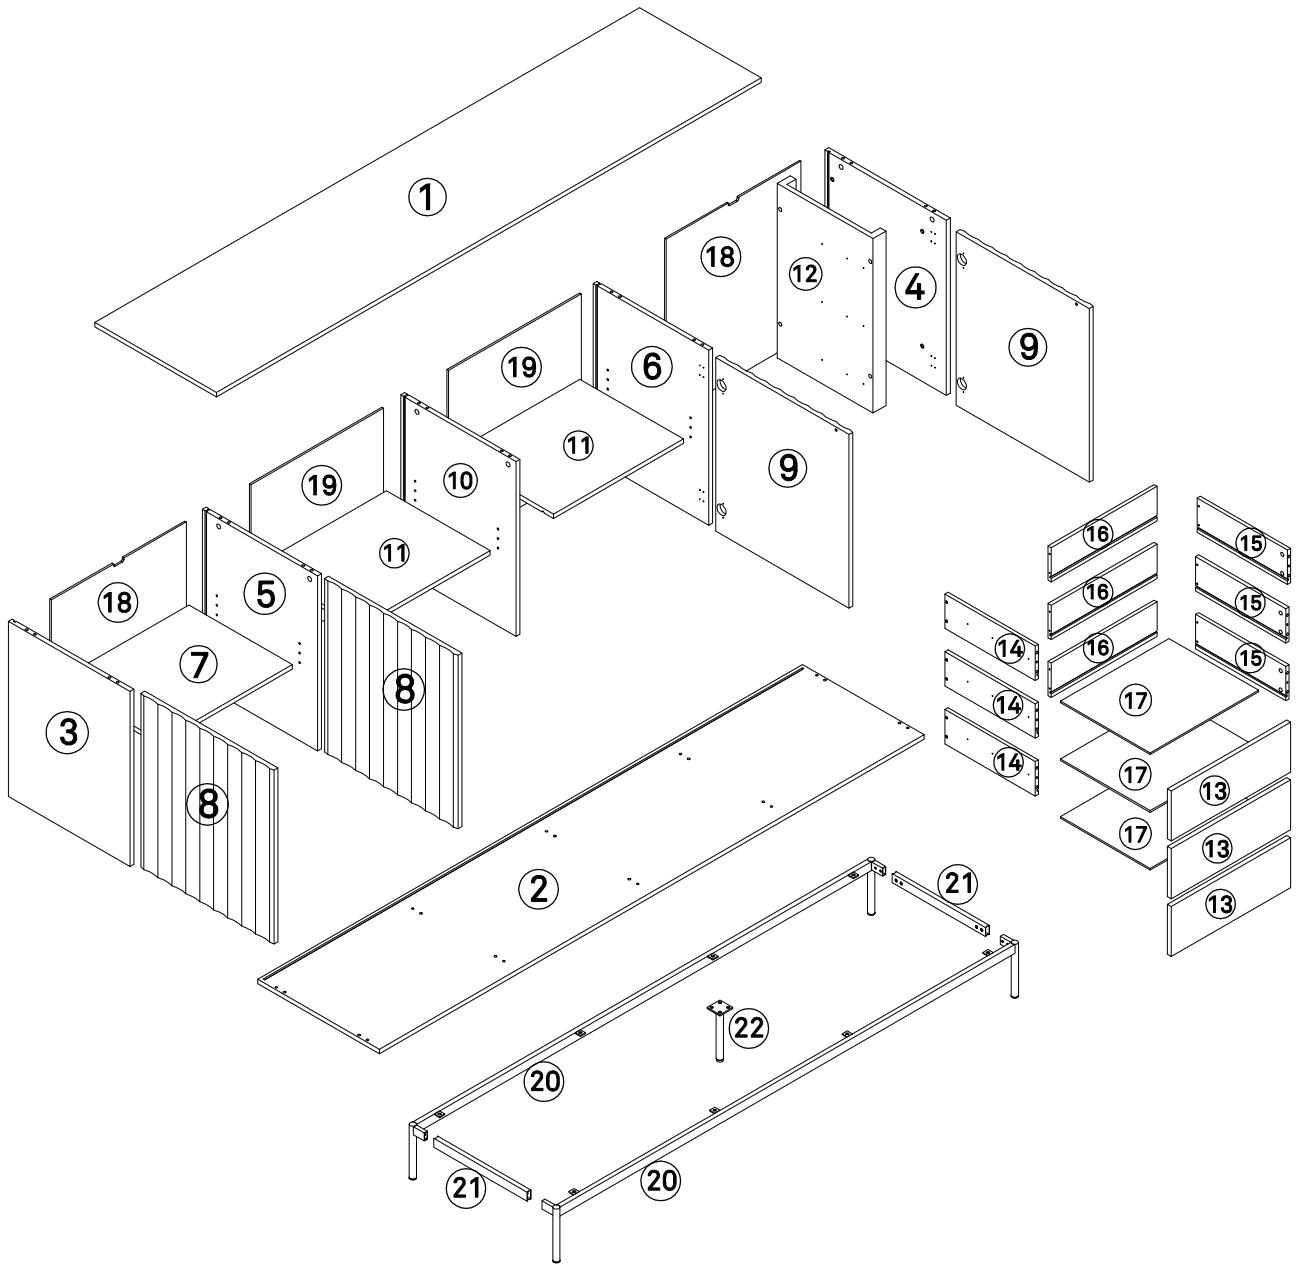

INSTRUCTION MANUAL

SIERRA.SIDEBOARD 4D/3INNER DRAWER

By Cambres Design

teulat

www.teulat.es

Needed for assembling

Min.two persons

Content of the boxes

Top x1

Bottom x1

Left side x1

Right side x1

Left inner division x1

Right inner division x1

Side shelf x1

Left door x2

Right door x2

Central division x1

Center shelf x2

Inner side x1

Drawer front x3

Drawer left x3

Drawer right x3

Drawer back x3