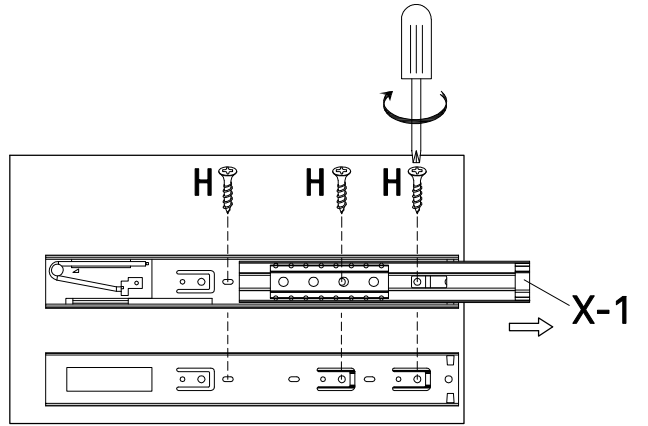

Drawer bottom x3

Left/Right back x2

Middle back x2

Legs x2

Tube x2

Middle leg x1

<p>A</p>  <p>Minifix Screw Ø7x33mm 10PCS</p>	<p>B</p>  <p>Minifix Ø15x11.5mm 10PCS</p>	<p>C</p>  <p>PVC cap Ø17x4.5mm 10PCS</p>	<p>D</p>  <p>Dowel Ø8x30mm 20PCS</p>	<p>E</p>  <p>Screw Ø6x48mm 10PCS</p>	<p>F</p>  <p>Shelf support Ø6x18mm 12PCS</p>
<p>G</p>  <p>Hinge 4PCS</p>	<p>H</p>  <p>Screw Ø4x15mm 68PCS</p>	<p>I</p>  <p>Bolt M6x50mm 4PCS</p>	<p>J</p>  <p>Screw Ø3.5x12mm 34PCS</p>	<p>K</p>  <p>Magnetic closure 85x20x15mm 4PCS</p>	<p>L</p>  <p>Magnetic plate Ø15mm 4PCS</p>
Magnetic kit					
<p>M</p>  <p>Minifix Ø12x9.5mm 12PCS</p>	<p>N</p>  <p>Minifix Screw Ø7x25mm 12PCS</p>	<p>O</p>  <p>Dowel Ø6x30mm 6PCS</p>	<p>P</p>  <p>Screw Ø4x30mm 14PCS</p>	<p>Q</p>  <p>Bolt M6x12mm 12PCS</p>	<p>R</p>  <p>Fastening device 17x16x10.5mm 16PCS</p>
<p>S</p>  <p>Screw Ø3x18mm 16PCS</p>	<p>T</p>  <p>Allen key M4 60x30mm 1PC</p>	<p>U</p>  <p>Anti tipping 160x25mm 2PCS</p>	<p>V</p>  <p>Bolt M6x10mm 8PCS</p>	<p>W</p>  <p>Hinge 4PCS</p>	<p>X</p>  <p>Slide rail 350mm 6PCS</p>

1

<p>A</p>  <p>10PCS</p>	<p>K</p>  <p>4PCS</p>	<p>J</p>  <p>12PCS</p>	<p>U</p>  <p>2PCS</p>	<p>H</p>  <p>2PCS</p>	
--	---	---	---	---	--

2

<p>D</p>  <p>16PCS</p>

3

4

5

X-1	H	
		
3PCS	9PCS	