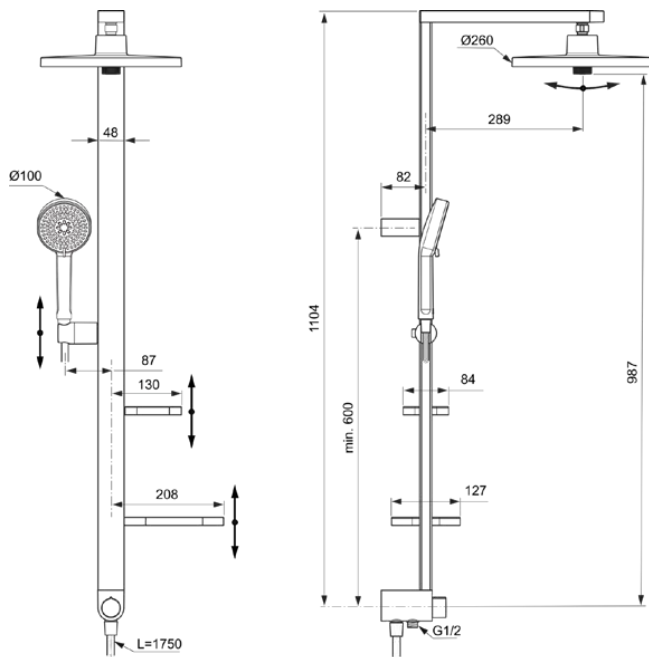

ALU<sup>+</sup>

BD585SI

Alu<sup>+</sup> | Exposed shower system 338x501x1104 mm in silver finish, 12.0 l/min (3 bar) | Multiple showering functions, WRAS

## General information

Product type:	Shower systems
Sub product type:	Exposed shower system
Brand:	Ideal Standard
Suite name:	Alu+
Designer:	Palomba Serafini Associati
Colour:	SI - Silver
Surface finish effect:	satin
Height (mm):	1104
Width (mm):	338
Length / Projection (mm):	501
Fixing method:	Fixing set
Net weight (kg):	6.18
EAN code:	3800861117308

## Included products

BD581SI:	IDEALRAIN ALU+   Overhead shower 260x91x260 mm in silver finish, 12 l/min (3 bar)
BD580SI:	IDEALRAIN ALU+   Multi function handspray 100x56x232 mm in silver finish, 8 l/min (3 bar)
BE175SI:	IDEALRAIN   Shower hose 1750 mm in silver finish
B961890SI:	Shower hose

### Product specifications

Cool Body technology:	No
Flushing time adjustable:	No
Handspray height adjustable:	Yes
Handle position:	Front
Headshower is depth-adjustable:	No
Material:	Metal
Material quality:	Aluminium
Max. flow rate at 3 bar (l):	12.0
Max. flow rate at 3 bar (l) for all outlets:	8/12
Max. flow rate at 3 bar (l) for handspray:	8
Max. flow rate at 3 bar (l) for headshower:	12
Max. operating pressure (bar):	10
Min. operating pressure (bar):	0.5
Noise reduced S-Connectors:	No
PVD technology:	No
Shower bar is vertically adjustable:	No
Shower hose connection thread:	G 1/2
Surface cover:	wet laquering
Surface finish effect:	satin
Type of handle:	Rotary knob
Type of spray mode(s):	Massage / Rain
Type of temperature control:	Manually operated
With S-couplings:	No
With check valve:	No
With decorative frame:	No
With diverter unit:	No
With handspray:	Yes
With handle(s):	Yes
With handspray set:	No
With head shower:	Yes
With lighting:	No
With soap dispenser:	No
With shelve(s):	No
With shower basket:	Yes
With shower hose:	Yes
With shower kit:	No
With side showers:	No
With sliding set:	Yes
With soap holder:	No
With sponge holder:	No
With towel holder:	No
With tumbler:	No