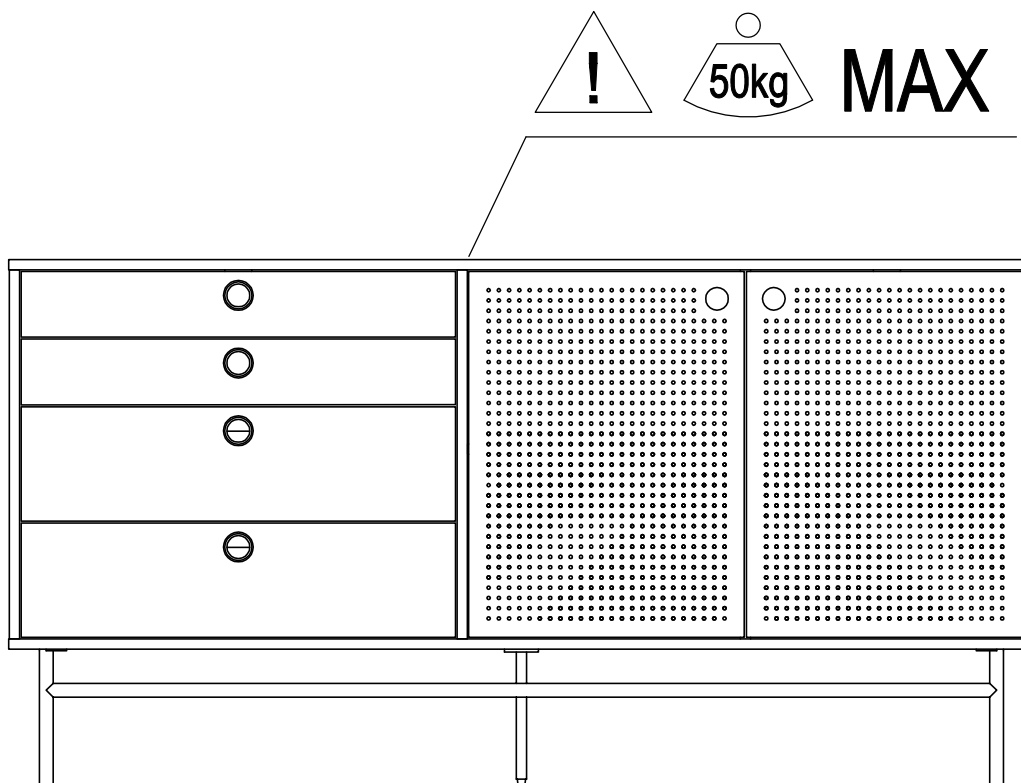

INSTRUCTION MANUAL

PUNTO.SIDEBBOARD 2D/4DR

By Cambres Design

teulat

www.teulat.es

Needed for assembling

Min. two persons

Content of the boxes

Top x1

Bottom x1

Left side x1

Right side x1

Left inner division x1

Right inner division x1

Center shelf x2

Top drawer front x2

Bottom drawer front x2

Top drawer left x2

Top drawer right x2

Top drawer back x2

Bottom drawer left x2

Bottom drawer right x2

Bottom drawer back x2

Drawer bottom x4