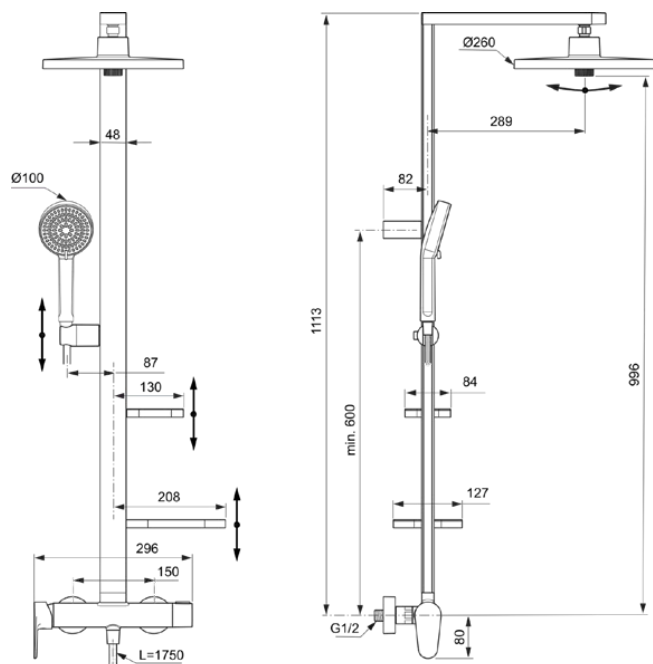

ALU+

BD584SI

Alu+ | Exposed shower system 356x501x1113 mm in silver finish, 12.0 l/min (3 bar) | Multiple showering functions, Click technology, FirmaFlow

## General information

Product type:	Shower systems
Sub product type:	Exposed shower system
Brand:	Ideal Standard
Suite name:	Alu+
Designer:	Palomba Serafini Associati
Colour:	SI - Silver
Surface finish effect:	satin
Height (mm):	1113
Width (mm):	356
Length / Projection (mm):	501
Fixing method:	S-coupling
Net weight (kg):	7.12
EAN code:	3800861117292

## Included products

BD581SI:	IDEALRAIN ALU+   Overhead shower 260x91x260 mm in silver finish, 12 l/min (3 bar)
BD580SI:	IDEALRAIN ALU+   Multi function handspray 100x56x232 mm in silver finish, 8 l/min (3 bar)
BE175SI:	IDEALRAIN   Shower hose 1750 mm in silver finish

### Product specifications

FirmaFlow cartridge:	Yes
Flushing time adjustable:	No
Handspray height adjustable:	Yes
Handle position:	Lateral
Headshower is depth-adjustable:	No
Material:	Metal
Material quality:	Aluminium
Max. flow rate at 3 bar (l):	12.0
Max. flow rate at 3 bar (l) for all outlets:	8/12
Max. flow rate at 3 bar (l) for handspray:	8
Max. flow rate at 3 bar (l) for headshower:	12
Max. operating pressure (bar):	10
Min. operating pressure (bar):	0.5
Noise reduced S-Connectors:	No
PVD technology:	No
Shower bar is vertically adjustable:	No
Shower hose connection thread:	G 1/2
Surface cover:	wet laquering
Surface finish effect:	satin
Temperature limiter:	Yes
Type of handle:	Lever
Type of spray mode(s):	Massage / Rain
Type of temperature control:	Manually operated
With S-couplings:	Yes
With check valve:	No
With decorative frame:	No
With diverter unit:	Yes
With handspray:	Yes
With handle(s):	Yes
With handspray set:	No
With head shower:	Yes
With lighting:	No
With soap dispenser:	No
With shelve(s):	No
With shower basket:	Yes
With shower hose:	Yes
With shower kit:	No
With side showers:	No
With sliding set:	Yes
With soap holder:	No
With sponge holder:	No
With towel holder:	No