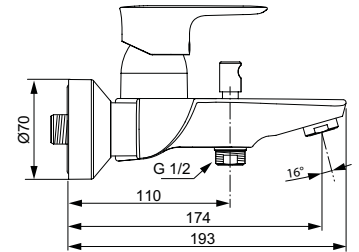

Ideal Standard

BATH-SHOWER MIXERS

Connect Air

Article-No.: **A7033AA**

Exposed bath&shower mixer

Connect Air exposed bath & shower mixer with automatic diverter, 38 mm cartridge FirmaFlow, with hot water limiter, Brass cast body and metal handle with red and blue colour indication - printed on handle. Uses standard S-Connection with noise reduction, Cascade aerator, Check valve and Covered nuts.

Colour: AA - Chrome

Technology: FirmaFlow

More product details:

Type:	With Automatic diverter
Mounting:	Exposed
Operation Type:	Single lever
Style:	Contemporary
Accreditations:	Water Label
Operation Pressure (bar):	3
Flow Rate (litre):	22,5
Tap Holes:	2
Net Weight (kg):	1,927
Material:	Chrome plated brass
Designer:	Studio Levien
Height (mm):	121
Width (mm):	220
Depth (mm):	195
Packaging Elements:	Mixers
Certificate Number:	EN 817