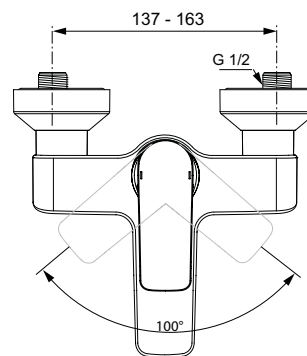

Ideal Standard

BATH-SHOWER MIXERS

Connect Air

Article-No.: **A7033AA**

Exposed bath&shower mixer

Connect Air exposed bath & shower mixer with automatic diverter, 38 mm cartridge FirmaFlow, with hot water limiter, Brass cast body and metal handle with red and blue colour indication - printed on handle. Uses standard S-Connection with noise reduction, Cascade aerator, Check valve and Covered nuts.

Colour: AA - Chrome

Technology: FirmaFlow

More product details:

Type:	With Automatic diverter
Mounting:	Exposed
Operation Type:	Single lever
Style:	Contemporary
Accreditations:	Water Label
Operation Pressure (bar):	3
Flow Rate (litre):	22,5
Tap Holes:	2
Net Weight (kg):	1,927
Material:	Chrome plated brass
Designer:	Studio Levien
Height (mm):	121
Width (mm):	220
Depth (mm):	195
Packaging Elements:	Mixers
Certificate Number:	EN 817