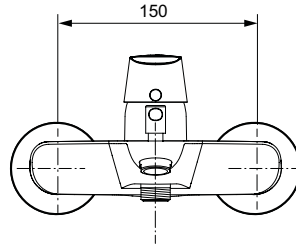

Ideal Standard

BATH-SHOWER MIXERS

Connect Air

Article-No.: **A7033AA**

Exposed bath&shower mixer

Connect Air exposed bath & shower mixer with automatic diverter, 38 mm cartridge FirmaFlow, with hot water limiter, Brass cast body and metal handle with red and blue colour indication - printed on handle. Uses standard S-Connection with noise reduction, Cascade aerator, Check valve and Covered nuts.

Colour: AA - Chrome

Technology: FirmaFlow

More product details:

Type:	With Automatic diverter
Mounting:	Exposed
Operation Type:	Single lever
Style:	Contemporary
Accreditations:	Water Label
Operation Pressure (bar):	3
Flow Rate (litre):	22,5
Tap Holes:	2
Net Weight (kg):	1,927
Material:	Chrome plated brass
Designer:	Studio Levien
Height (mm):	121
Width (mm):	220
Depth (mm):	195
Packaging Elements:	Mixers
Certificate Number:	EN 817