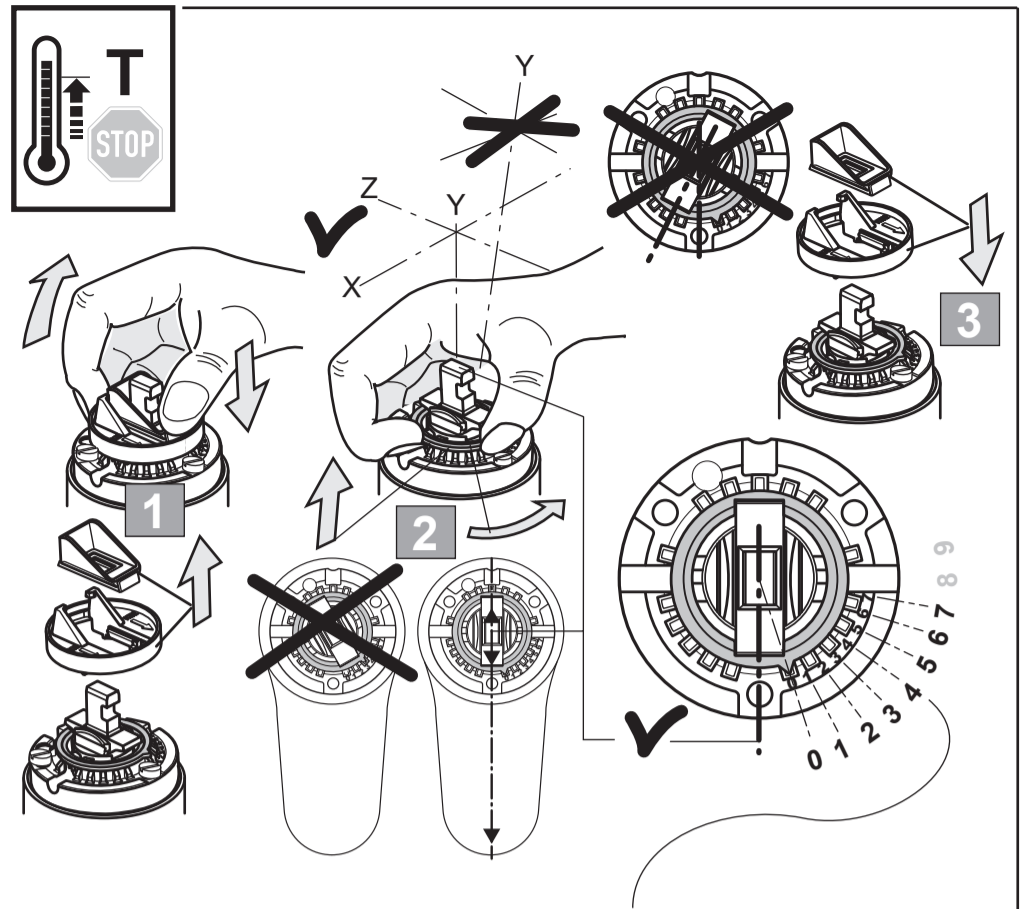

  
 Ideal Standard

**CERAPLAN**  
 BD 254 ...

0722 / A 868 978  
 Made in Germany

Ideal Standard International NV  
 Corporate Village - Gent Building  
 Da Vincilaan 2  
 1935 Zaventem  
 Belgium

www.idealstandardinternational.com