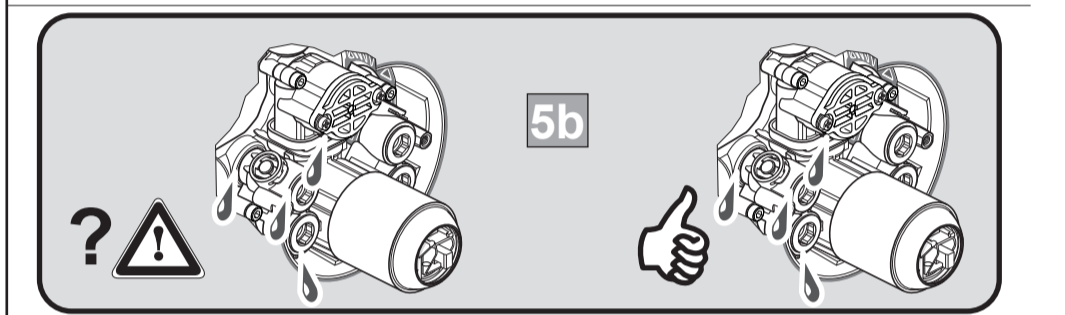

0,3 MPa 3 bar	50°C	16°C	0	1	2	3	4	5	6	7	8	9	
			°C	°C	°C	°C	°C	°C	°C	°C	°C	°C	°C
			49,5	49,5	48	46	42,5	41	37	33,5	31	28	
			65	65	63,5	60,5	57	53,5	49	44,5	39	34,5	
81	81	78,5	73	69	63,5	56	49	42,5	36