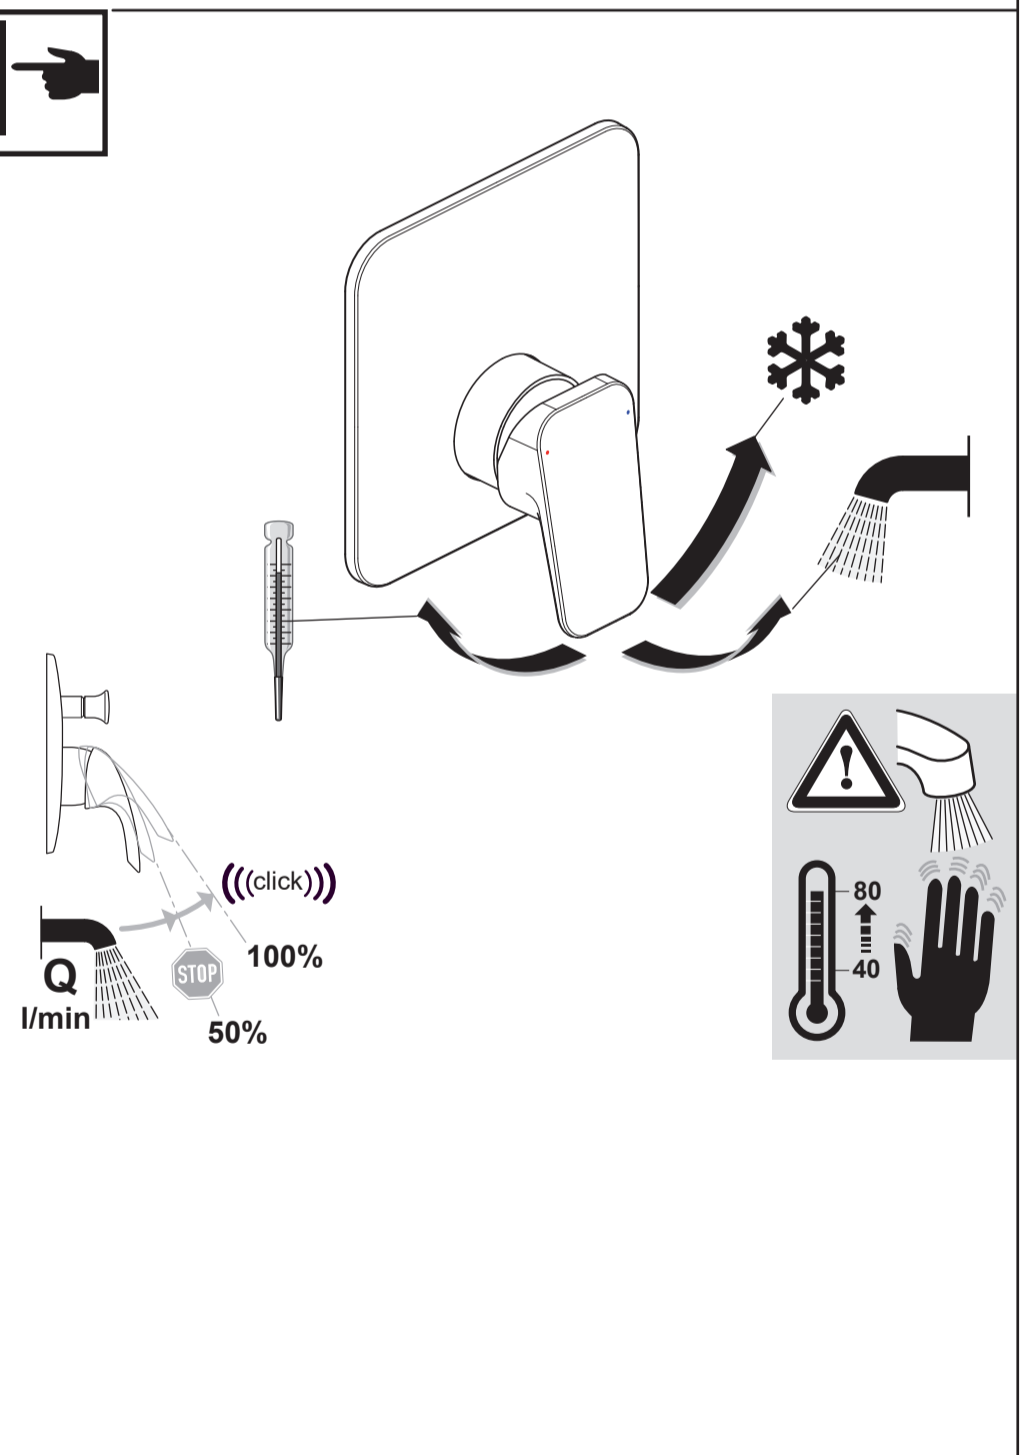

0,3 MPa 3 bar	50°C	16°C	0	1	2	3	4	5	6	7	8	9	
			°C	°C	°C	°C	°C	°C	°C	°C	°C	°C	°C
			49,5	49,5	48	46	42,5	41	37	33,5	31	28	
			65	65	63,5	60,5	57	53,5	49	44,5	39	34,5	
81	81	78,5	73	69	63,5	56	49	42,5	36