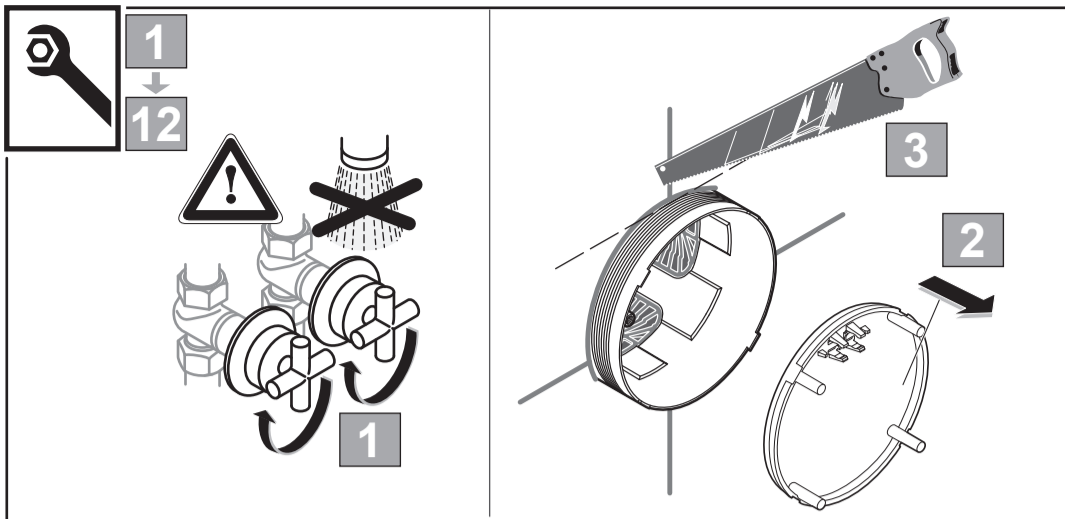

  
 Ideal Standard

**CERAPLAN**  
 BD 254 ...

0722 / A 868 978  
 Made in Germany

Ideal Standard International NV  
 Corporate Village - Gent Building  
 Da Vincilaan 2  
 1935 Zaventem  
 Belgium

www.idealstandardinternational.com