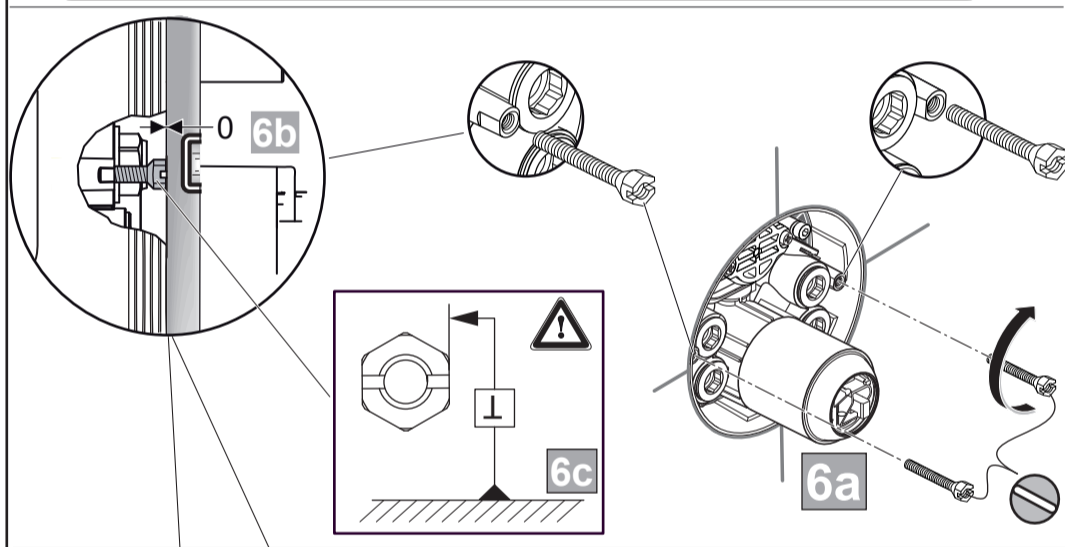

0,3 MPa 3 bar	50°C	16°C	0	1	2	3	4	5	6	7	8	9	
			°C	°C	°C	°C	°C	°C	°C	°C	°C	°C	°C
			49,5	49,5	48	46	42,5	41	37	33,5	31	28	
			65	65	63,5	60,5	57	53,5	49	44,5	39	34,5	
81	81	78,5	73	69	63,5	56	49	42,5	36