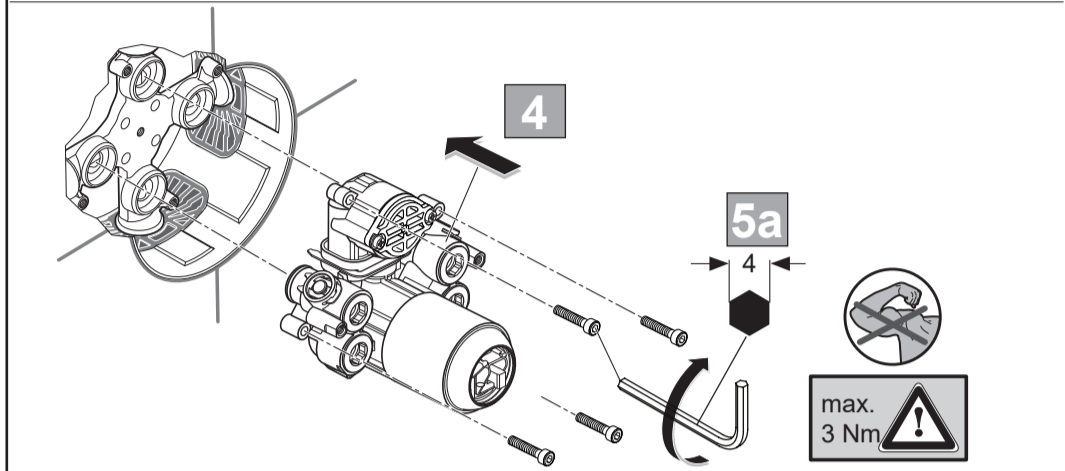

  
 Ideal Standard

**CERAPLAN**  
 BD 254 ...

0722 / A 868 978  
 Made in Germany

Ideal Standard International NV  
 Corporate Village - Gent Building  
 Da Vincilaan 2  
 1935 Zaventem  
 Belgium

www.idealstandardinternational.com