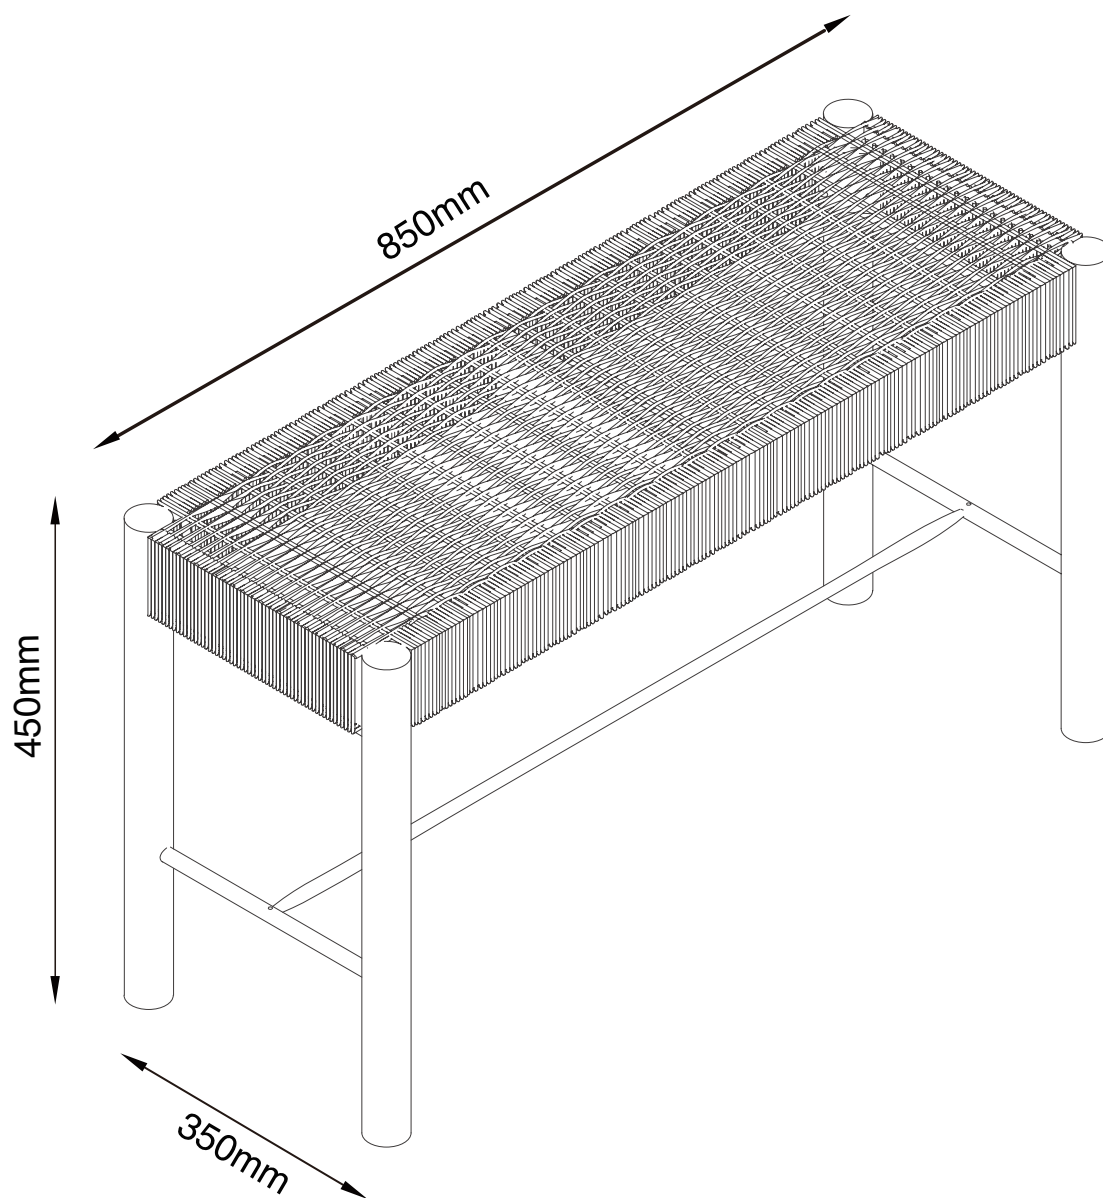

Abano Bench Natural

1409080

Ax8

M6x50mm

Bx2

M4x12mm

Cx8

M17x1mm

M4

① x2

② x1

③ x1

1

① x2

② x1

Bx2

M4x12mm

2

Ax8

M6x50mm

Dx1

3