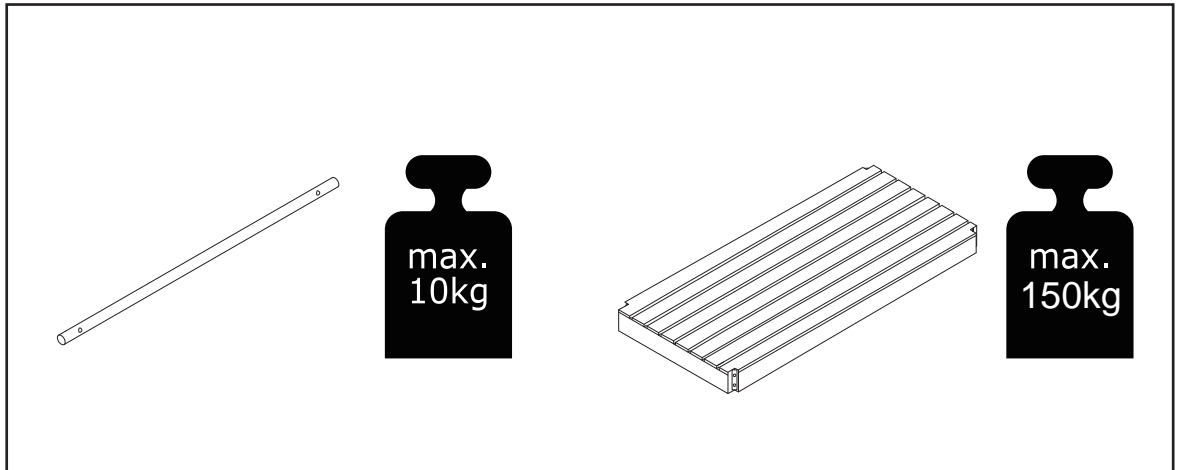

Abano Bench Natural

1409080

Ax8

M6x50mm

Bx2

M4x12mm

Cx8

M17x1mm

M4

① x2

② x1

③ x1

1

① x2

② x1

Bx2