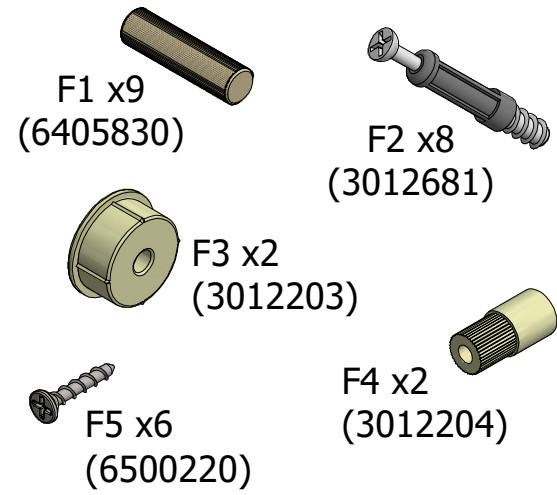

Shoe Box

MOUNTING AND MAINTENANCE GUIDE

ReCollector

ReCollector

1

2

92xx0110-P2 /9

3

92xx0110-P3 /9

4

5

6

7

8

9

10

92xx0110-P5 /9

11

12

13

14

15

16

17