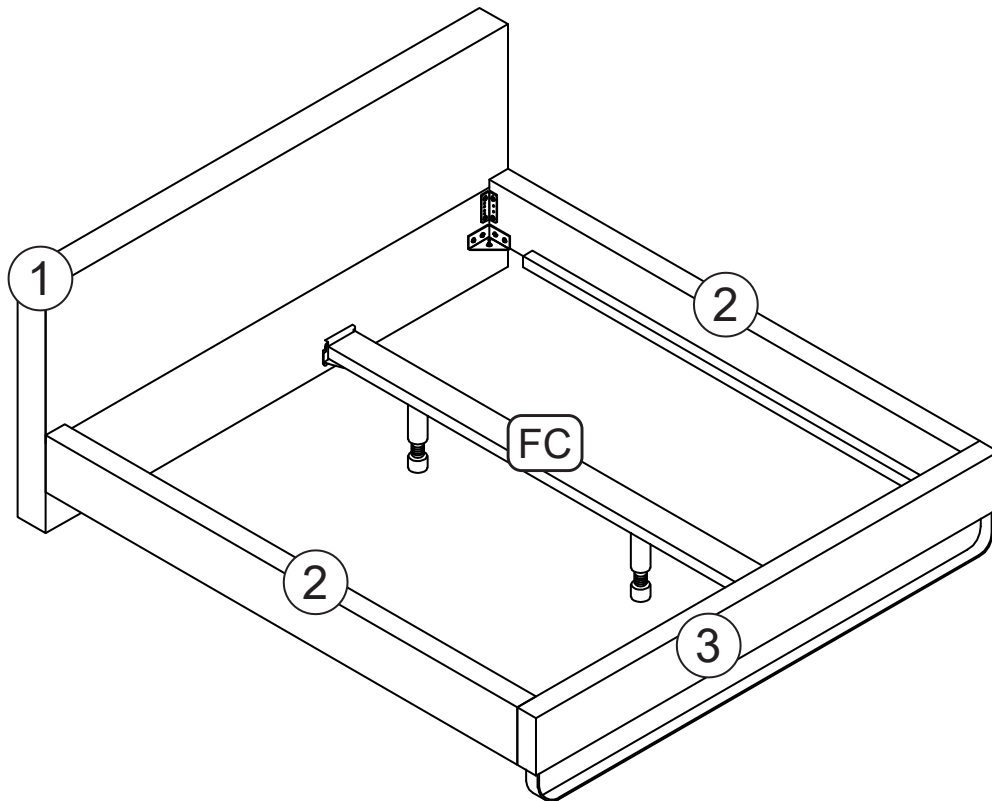

# SWING by meise (B-492)

120/140 cm  
 160/180 cm

AC-111	BC-111	CC-111	DC-111	EC-111	FC-111	GC-111	HC-111	IC-111
2	4	4	16	2	1	2	-	1
							-	
ca. 200-320	4*20		M8*40		1989*70*20	M6*15		Set
JC-111	KC-111	LC-111	MC-111	NC-111	OC-111	PC-111	QC-111	RC-111
1	-	-	-	4	1	-	16	2
	-	-	-			-		
1280   1480 1680   1880 200*40					5		M6*40	M8*25

		 30 min		 < 120 KG 120/140 cm	 < 120 KG < 120 KG 160/180 cm			
---	---	---	---	---	---	--	--	--

**2.**

**3.**

**4.**