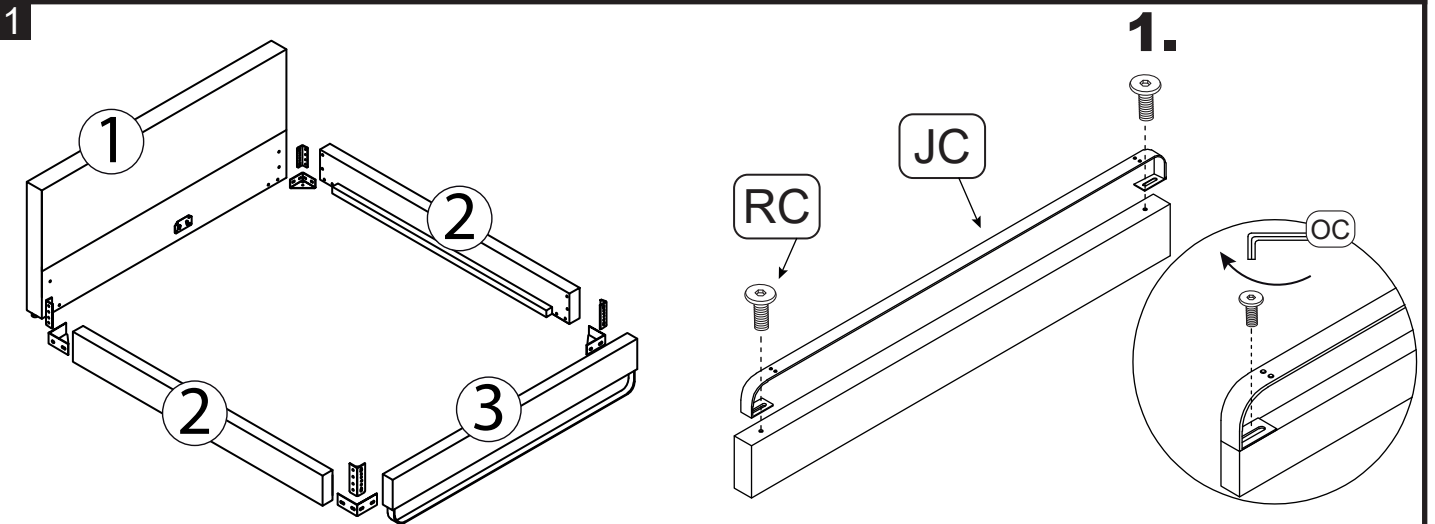

# SWING by meise (B-492)

120/140 cm  
 160/180 cm

AC-111	BC-111	CC-111	DC-111	EC-111	FC-111	GC-111	HC-111	IC-111
2	4	4	16	2	1	2	-	1
							-	
ca. 200-320	4*20		M8*40		1989*70*20	M6*15		Set
JC-111	KC-111	LC-111	MC-111	NC-111	OC-111	PC-111	QC-111	RC-111
1	-	-	-	4	1	-	16	2
	-	-	-			-		
1280   1480 1680   1880 200*40					5		M6*40	M8*25

		 30 min		 < 120 KG 120/140 cm	 < 120 KG < 120 KG 160/180 cm			
---	---	---	---	---	---	--	--	--

**2.**

**3.**

**4.**