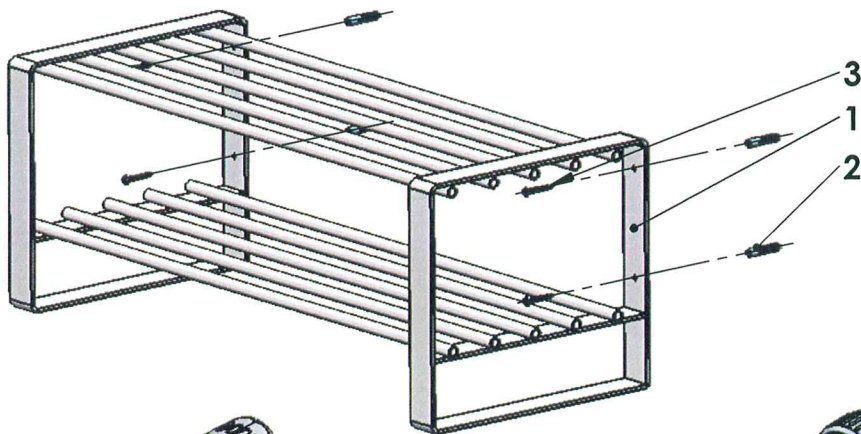

Ø 6-150

PH 2

1

=1

2

=4

Ø 6x30

3

=4

Ø 4.5x35

REX 2.2 - SHOE SUPPORT - SR 162-72

Ø 6-150

PH 2

1

=1

2

=4

Ø 6x30

3

=4

Ø 4.5x35

REX 2.2 - SHOE SUPPORT - SR 162-72