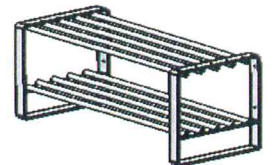

=4

Ø 4.5x35

REX 2.2 - SHOE SUPPORT - SR 162-72

Ø 6-150

PH 2

1

=1

2

=4

Ø 6x30

3

=4

Ø 4.5x35

REX 2.2 - SHOE SUPPORT - SR 162-72