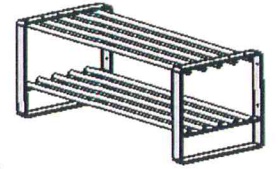

Ø 6-150

PH 2

1

=1

2

=4

Ø 6x30

3

=4

Ø 4.5x35

REX 2.2 - SHOE SUPPORT - SR 162-72

Ø 6-150

PH 2

1

=1

2

=4

Ø 6x30

3

=4

Ø 4.5x35

REX 2.2 - SHOE SUPPORT - SR 162-72