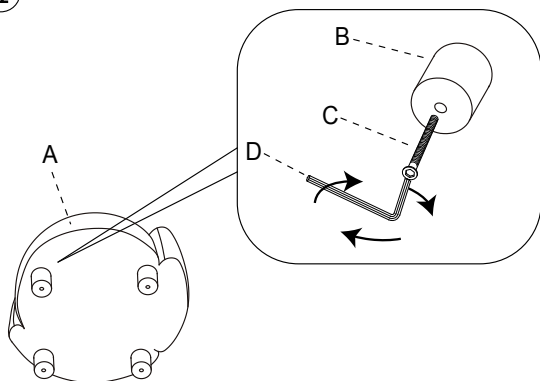

1101188 Lounge Chair,
right-facing, round,
white

Ax1

Bx4

Cx4

Dx1

①

②