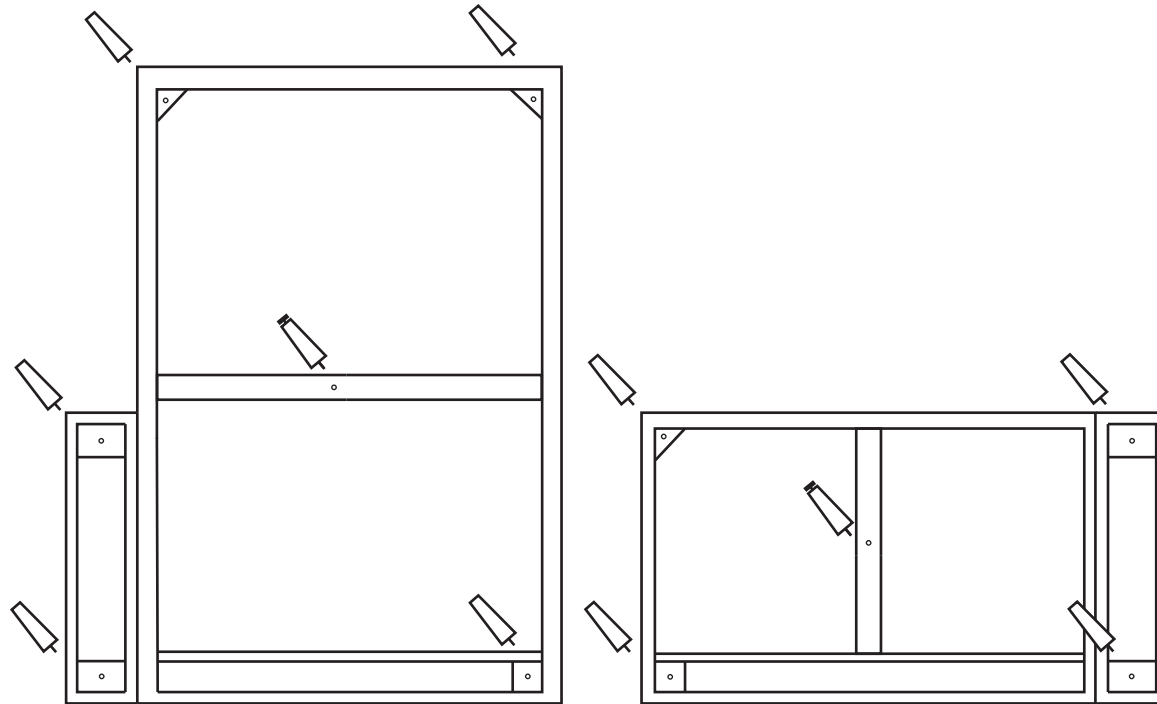

# ASSEMBLY INSTRUCTION

## LIDO LOUNGE SOFA

1 Screw the legs on to the sofa

2

3

Place the cushions in the sofa

4

The fabric is non-washable and non-removable.