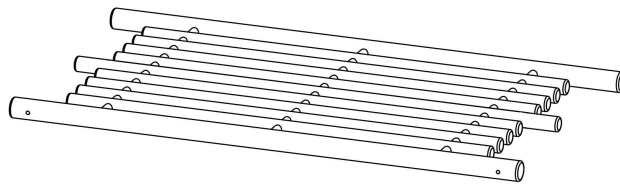

ASSEMBLY INSTRUCTION
Coat Rack, Nature, Bamboo
82047157

ASSEMBLY INSTRUCTION
Coat Rack, Nature, Bamboo
82047157

All products are handmade, therefore always follow the number instructions on the furniture.

***Bloomingville**[®]
EVER CHANGING HOMES

Component list

M4x25 | 12 pcs

2 pcs

2 pcs

2 pcs

INSTRUCCION

Step 1

Step 2

Step 3

Finished