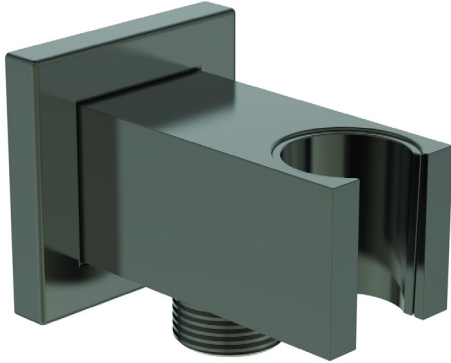

## Conca

Article-No.: BC771A5

### Hand shower support with G1/2 connection

Conca hand shower support with G1/2 connection, metal with plastic insert and G 1/2 connection w/ back flow prevention.

Colour: A5 - Magnetic Grey

#### More product details:

Type:	Wall elbows
Mounting:	Wall mounted
Style:	Contemporary
Net Weight (kg):	0,33
Material:	PVD coated brass
Designer:	Palomba Serafini Associati
Height (mm):	50
Width (mm):	50
Depth (mm):	65
Shape:	Square