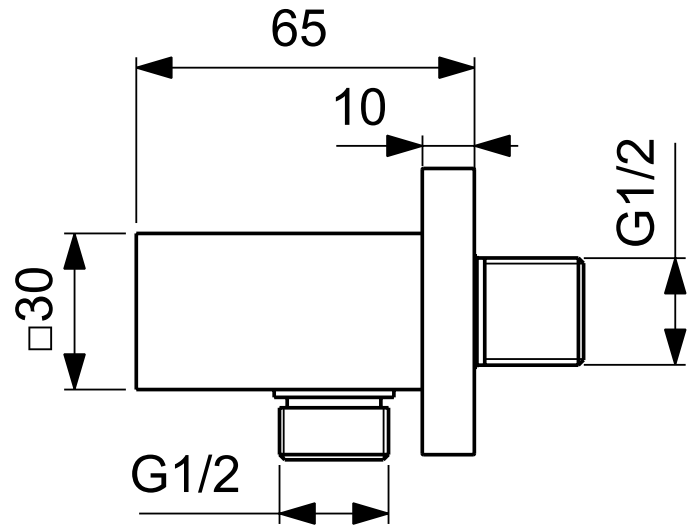

Ideal Standard

Accessories

Conca