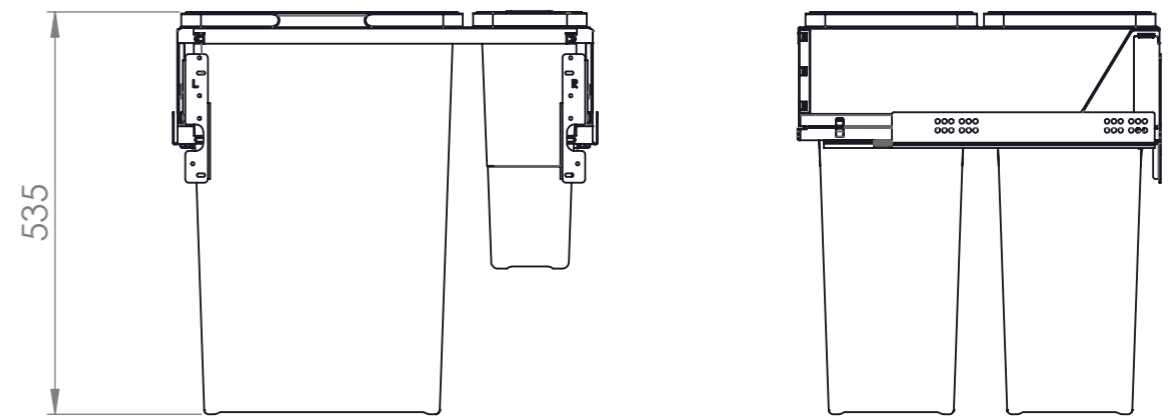

Scala 1 : 5

Scala 1 : 10

elleipni	
BLOCK 2.0 - PBR A4760A	
H . 53.5 cm	Kitchen Cupboard With Door 
D . 47.8 cm	
W . 56.3 cm	

Colors : C97 (RAL 7012)
Finish : Varnished sheet metal + plastic
Runners : Hettich Quadro V6 Full extension runner for wooden drawers with Silent Sistem Load capacity up to 30 kg
Buckets : PTE SE53 (X2) H 535 mm , 35 L PTE SP34 (X2) H 345 mm , 8 L