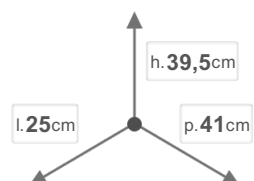

PAP609/1

Pull out > TOWER

DIMENSIONS

DESCRIPTION

TOWER pull out waste bin Automatic opening in Plastic (base fixed) for hinged door cabinets. With Thermoplastic full extension slider.

OTHER SIZES

COLOURS

Grigio

BINS CAPACITY IN LITERS

17

CHARACTERISTICS

 NET WEIGHT
2,9

 BOX SIZE
26x42x41,5

 GROSS WEIGHT
3,4

PIECES PER PACKAGE
1

PIECES PER SHELF
8

AMOUNT SHELVES
5

PACKAGING

 PALLET PIECES
40

 PALLET SIZE
90x120x217,5

 PALLET GROSS WEIGHT
146

PACKING PIECES
1