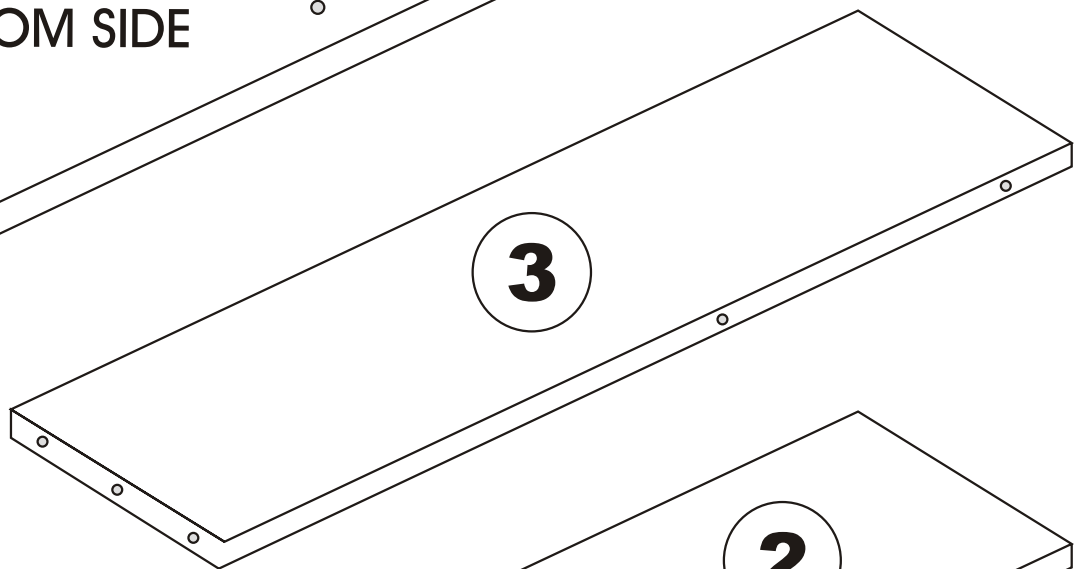

ÇAMBEL RAF

Assembly Manual

Kalune Design
Furniture

ATTENTION !!

Minifix is the main connection material used in Decortile products ,
Before starting assembly , Please check the drawings below

Accessory List

K18  1X	T24  8X	N19  2X	F16  2X
 9X	GENERAL VIEW		

2

**DO NOT USE A HAMMER ,
YOU CAN INSERT IT WITH
A SOFT TOOL**

WALL

N19

F16

3