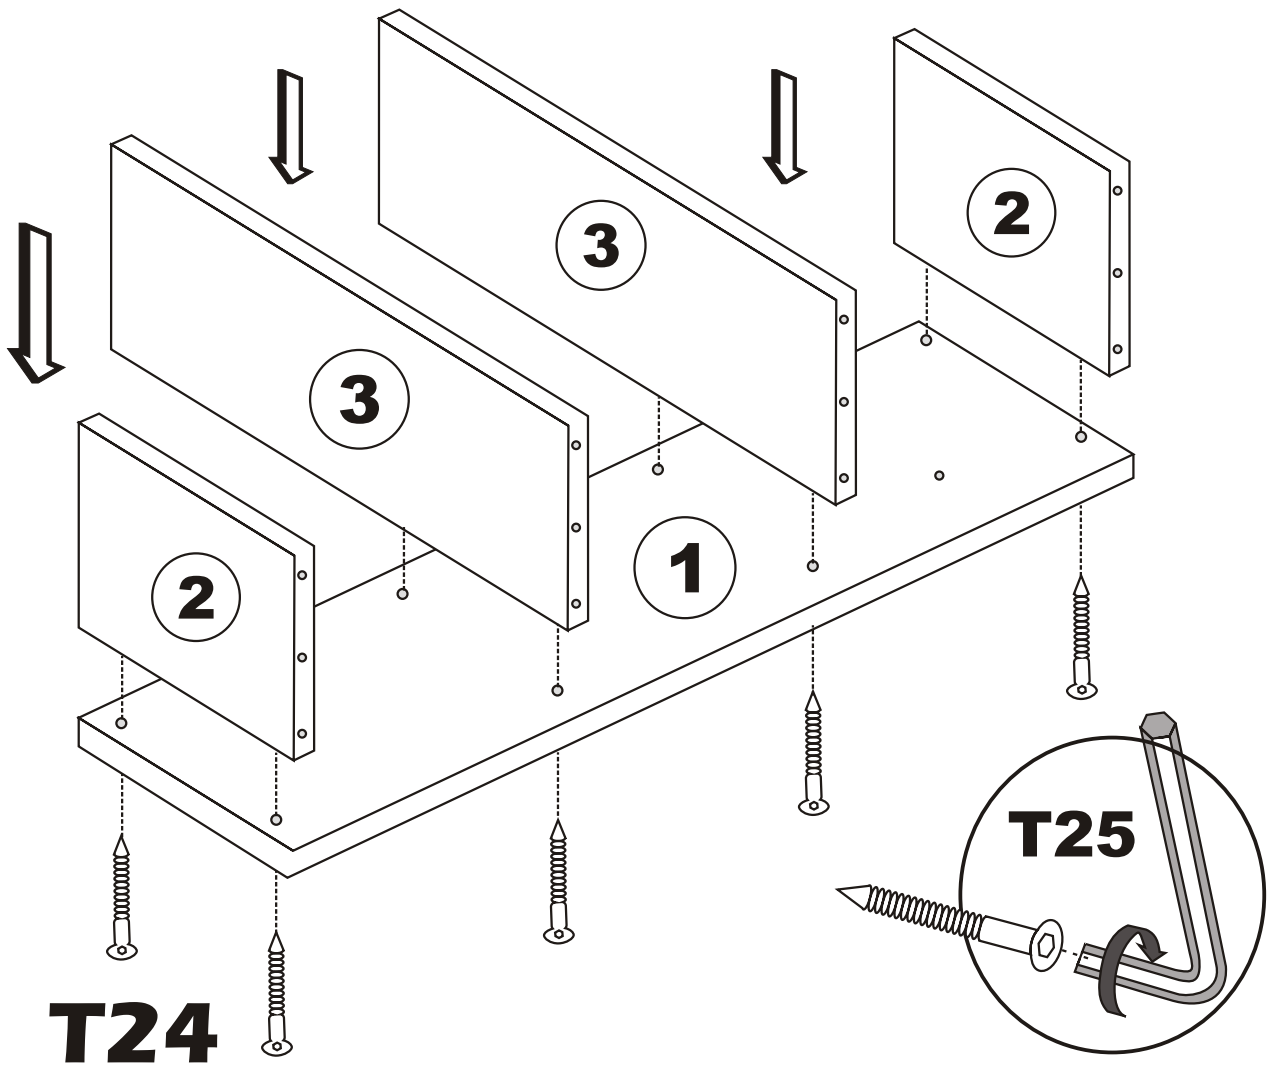

ÇAMBEL RAF

Assembly Manual

Kalune Design
Furniture

ATTENTION !!

Minifix is the main connection material used in Decortile products ,
Before starting assembly , Please check the drawings below

Accessory List

K18  1X	T24  8X	N19  2X	F16  2X
 9X	GENERAL VIEW		

2

**DO NOT USE A HAMMER ,
YOU CAN INSERT IT WITH
A SOFT TOOL**

WALL

N19

F16

3