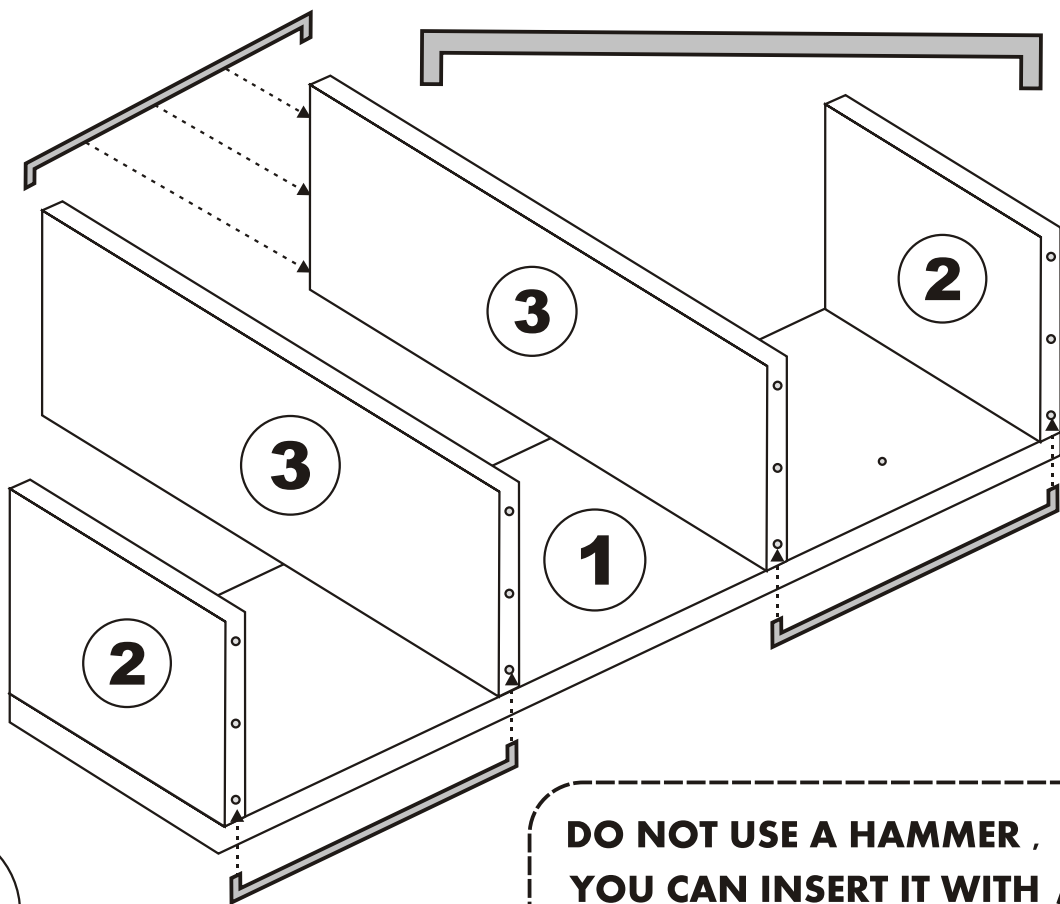

ÇAMBEL RAF

Assembly Manual

Kalune Design
Furniture

ATTENTION !!

Minifix is the main connection material used in Decortile products ,
Before starting assembly , Please check the drawings below

Accessory List

K18  1X	T24  8X	N19  2X	F16  2X
 9X	GENERAL VIEW		

2

**DO NOT USE A HAMMER ,
YOU CAN INSERT IT WITH
A SOFT TOOL**

WALL

N19

F16

3