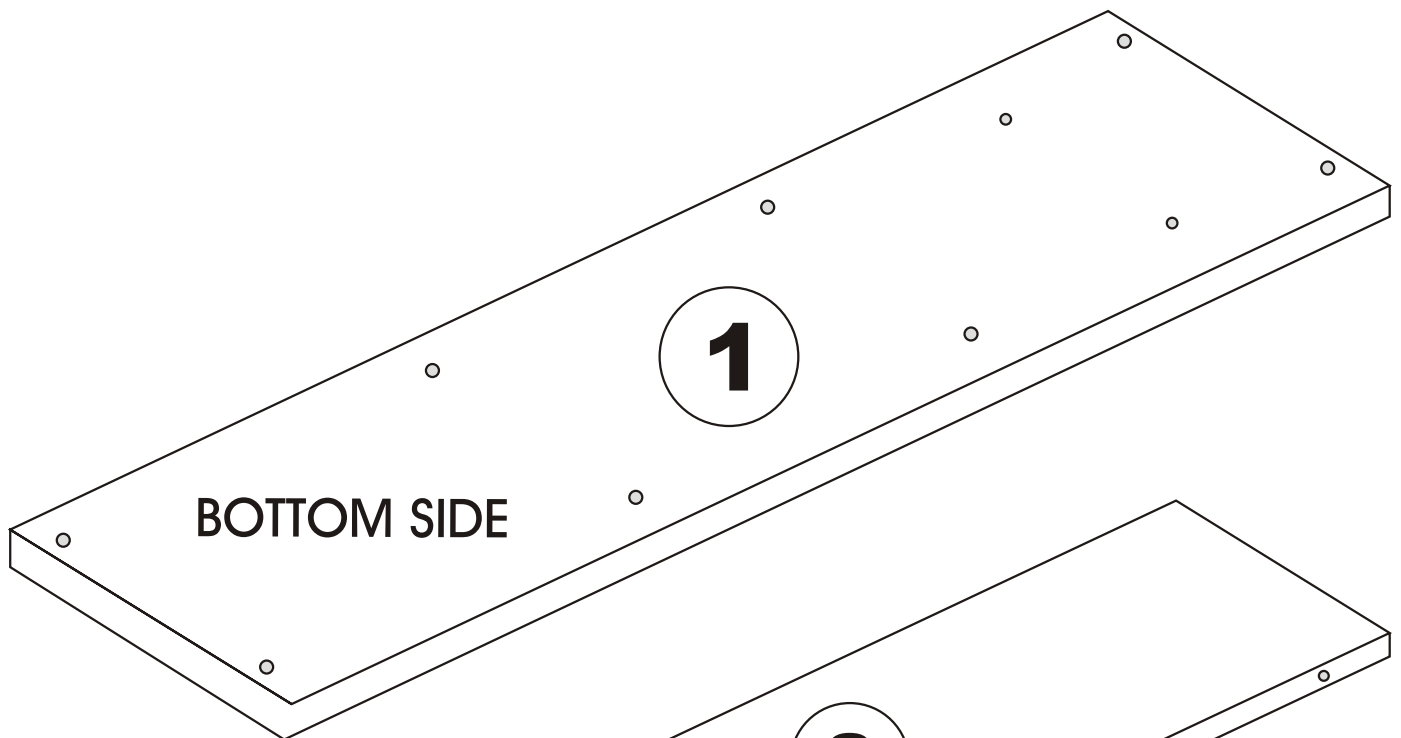

ÇAMBEL RAF

Assembly Manual

Kalune Design
Furniture

ATTENTION !!

Minifix is the main connection material used in Decortile products ,
Before starting assembly , Please check the drawings below

Accessory List

K18  1X	T24  8X	N19  2X	F16  2X
 9X	GENERAL VIEW		

2

**DO NOT USE A HAMMER ,
YOU CAN INSERT IT WITH
A SOFT TOOL**

WALL

N19

F16

3