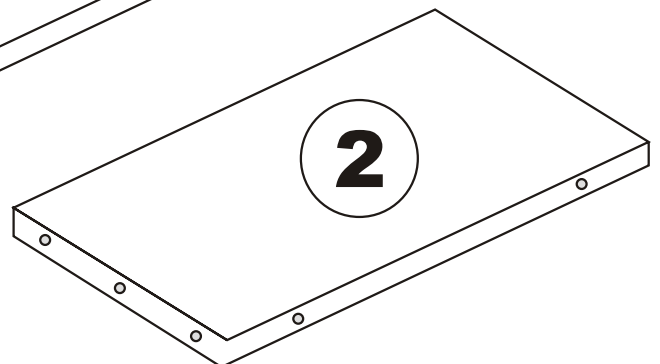

ÇAMBEL RAF

Assembly Manual

Kalune Design
Furniture

ATTENTION !!

Minifix is the main connection material used in Decortile products ,
Before starting assembly , Please check the drawings below

Accessory List

K18  1X	T24  8X	N19  2X	F16  2X
 9X	GENERAL VIEW		

2

**DO NOT USE A HAMMER ,
YOU CAN INSERT IT WITH
A SOFT TOOL**

WALL

N19

F16

3