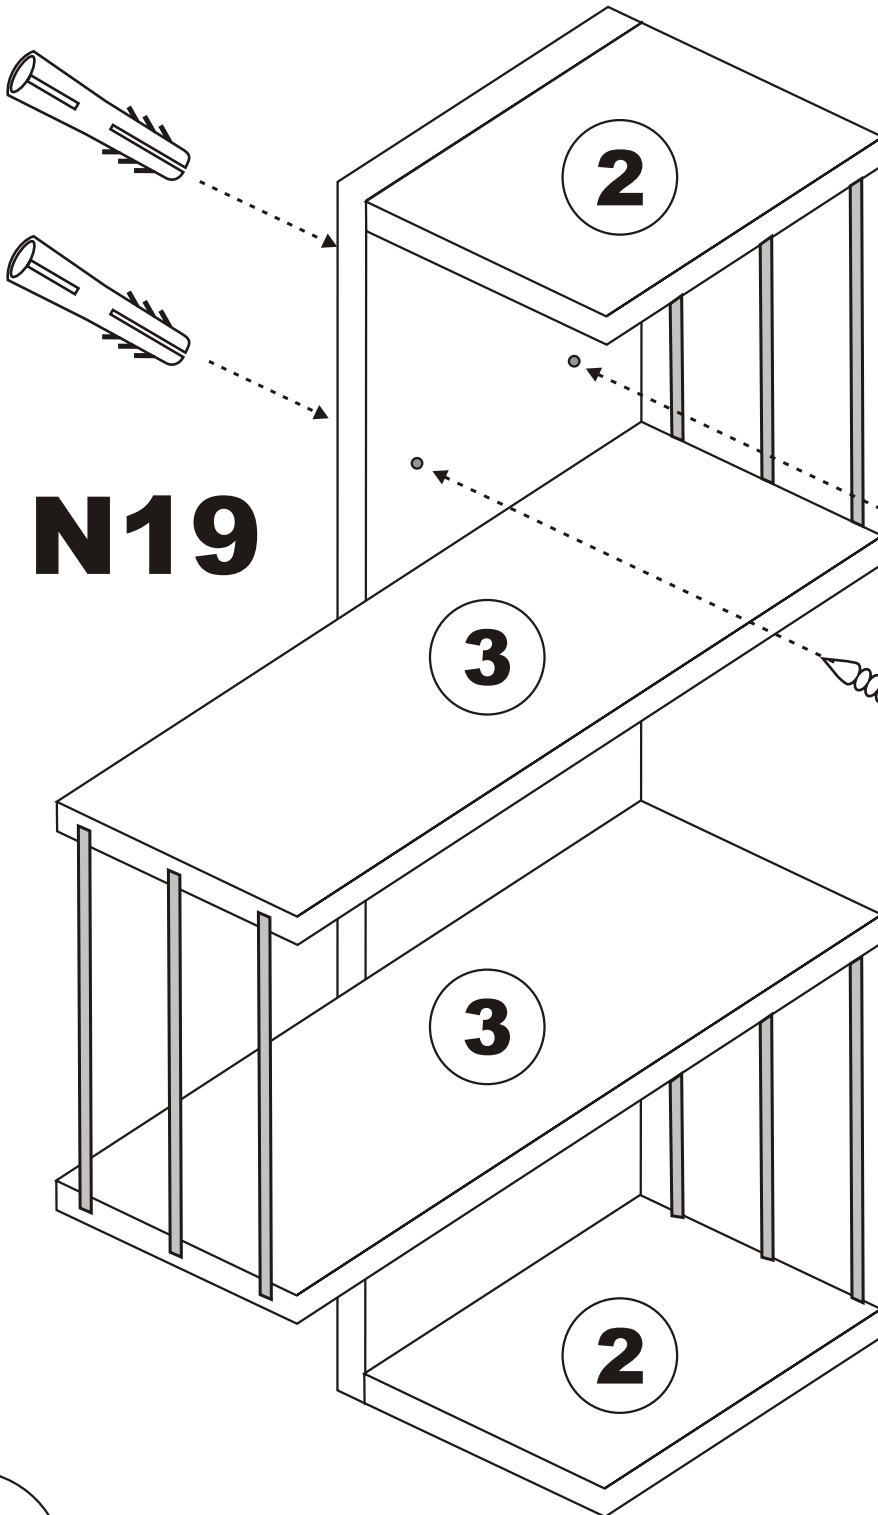

ÇAMBEL RAF

Assembly Manual

Kalune Design
Furniture

ATTENTION !!

Minifix is the main connection material used in Decortile products ,
Before starting assembly , Please check the drawings below

Accessory List

K18  1X	T24  8X	N19  2X	F16  2X
 9X	GENERAL VIEW		

2

**DO NOT USE A HAMMER ,
YOU CAN INSERT IT WITH
A SOFT TOOL**

WALL

N19

F16

3