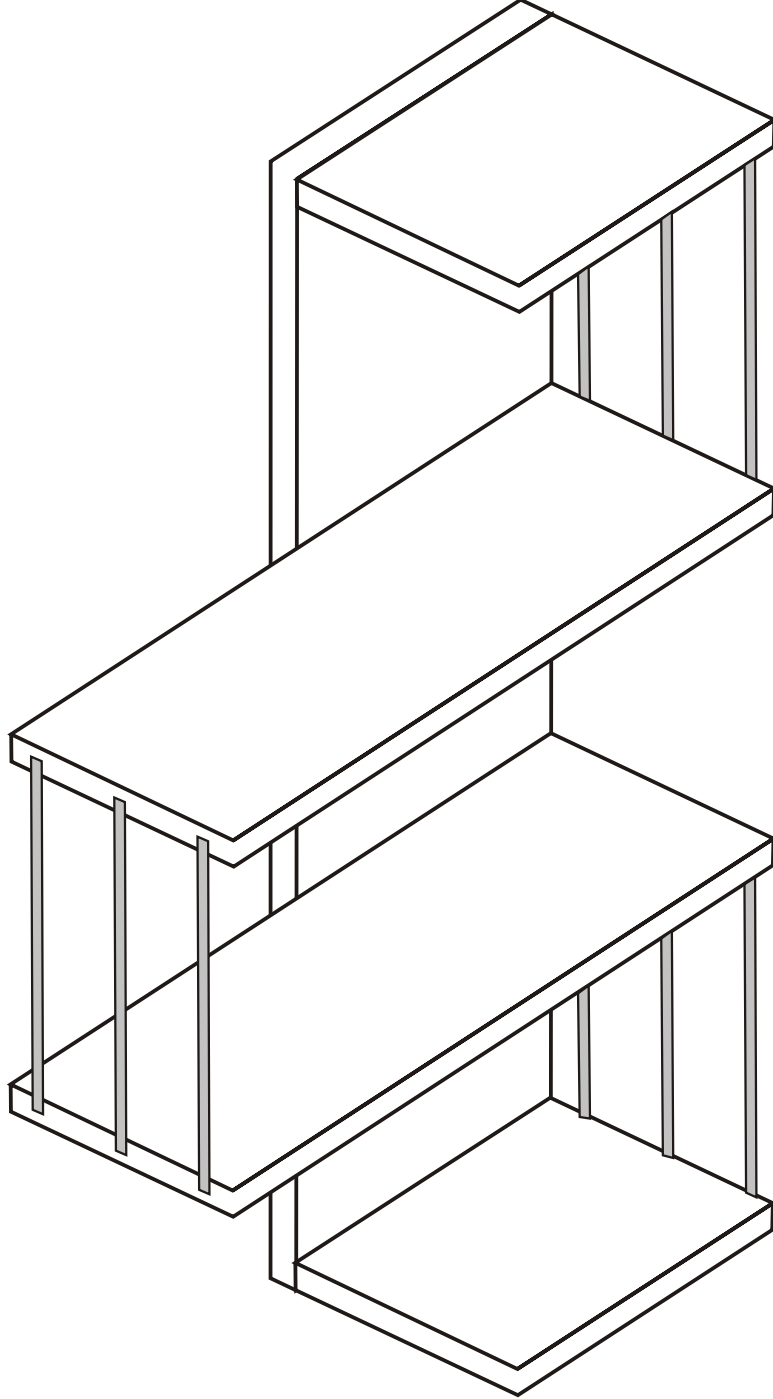

ÇAMBEL RAF

Assembly Manual

Kalune Design
Furniture

ATTENTION !!

Minifix is the main connection material used in Decortile products ,
Before starting assembly , Please check the drawings below

Accessory List

K18  1X	T24  8X	N19  2X	F16  2X
 9X	GENERAL VIEW		

2

**DO NOT USE A HAMMER ,
YOU CAN INSERT IT WITH
A SOFT TOOL**

WALL

N19

F16

3