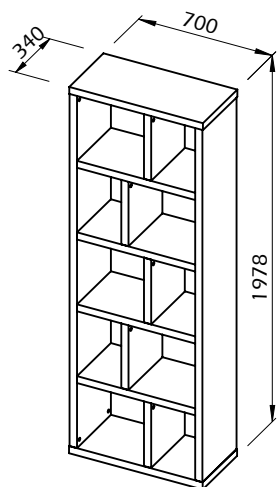

Technical Information

BERLIN

40min

108kg