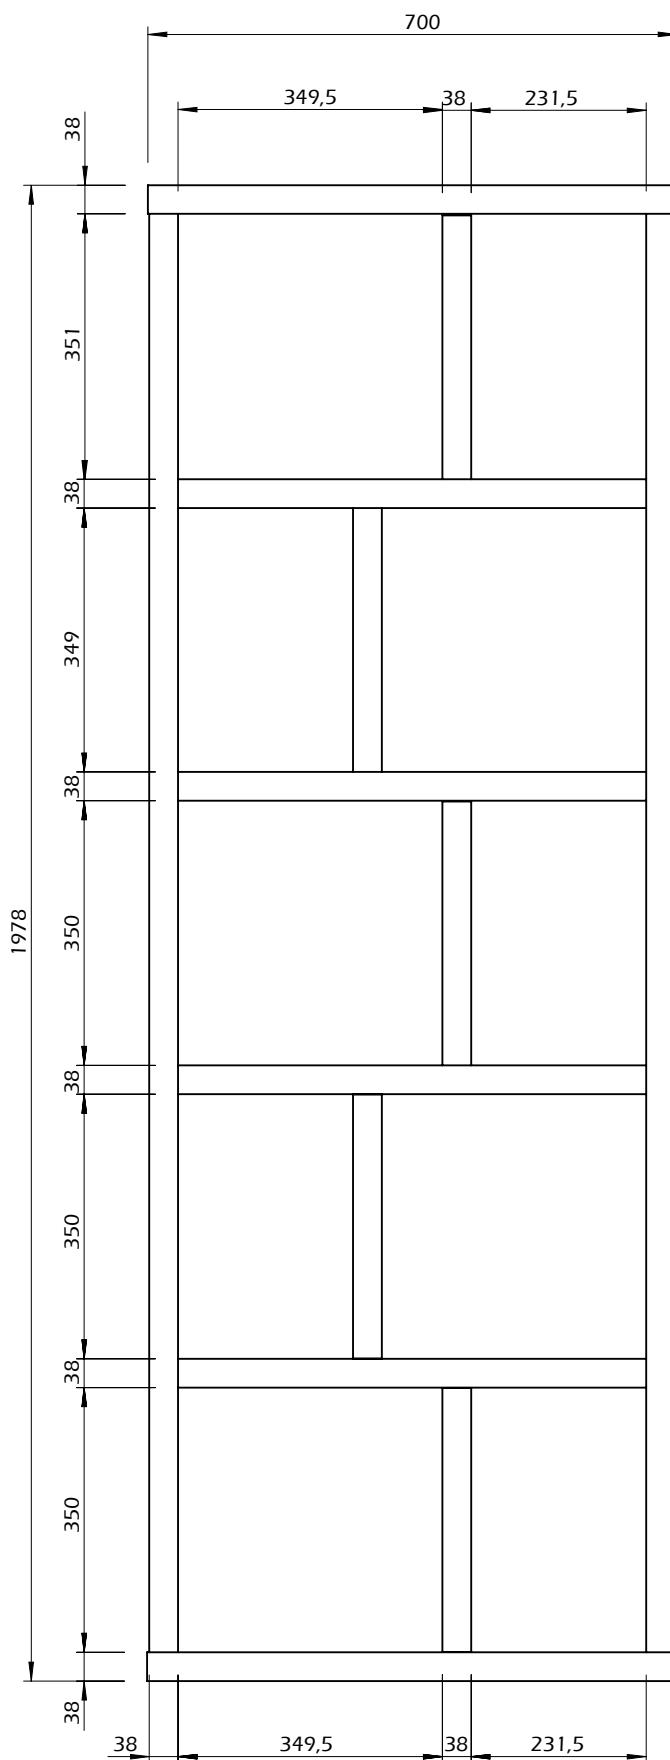

Technical Information

BERLIN

40min

108kg