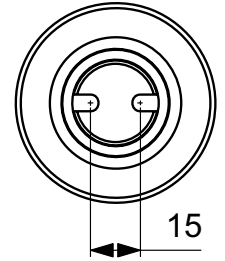

Ideal Standard

Multisuite

Article-No.: **BC806SI**

Hand shower support

Hand shower support; cylindrical design; metal with plastic insert; finish: technology powder coating (XG, SI, RO)

Colour: SI - Silver

More product details:

Type:	Hand shower holders
Mounting:	Wall mounted
Style:	Contemporary
Net Weight (kg):	0,20
Material:	PVD coated brass
Height (mm):	60
Width (mm):	60
Length (mm):	58
Shape:	Rounded / curved