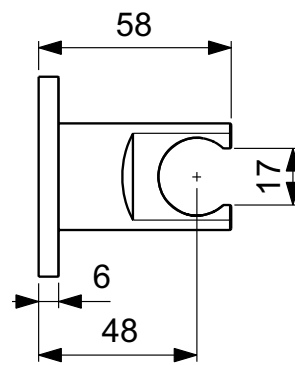

Ideal Standard

Multisuite

Article-No.: **BC806SI**

Hand shower support

Hand shower support; cylindrical design; metal with plastic insert; finish: technology powder coating (XG, SI, RO)

Colour: SI - Silver

More product details:

Type:	Hand shower holders
Mounting:	Wall mounted
Style:	Contemporary
Net Weight (kg):	0,20
Material:	PVD coated brass
Height (mm):	60
Width (mm):	60
Length (mm):	58
Shape:	Rounded / curved