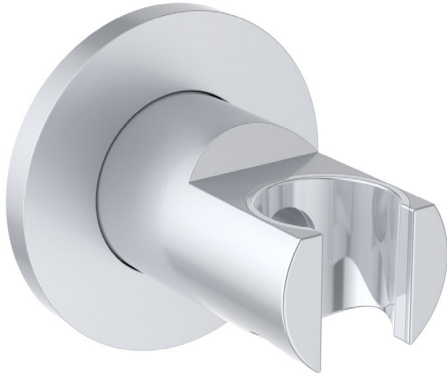

Ideal Standard

Multisuite

Article-No.: **BC806SI**

Hand shower support

Hand shower support; cylindrical design; metal with plastic insert; finish: technology powder coating (XG, SI, RO)

Colour: SI - Silver

More product details:

Type:	Hand shower holders
Mounting:	Wall mounted
Style:	Contemporary
Net Weight (kg):	0,20
Material:	PVD coated brass
Height (mm):	60
Width (mm):	60
Length (mm):	58
Shape:	Rounded / curved