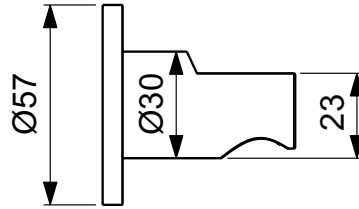

Ideal Standard

Multisuite

Article-No.: **BC806SI**

Hand shower support

Hand shower support; cylindrical design; metal with plastic insert; finish: technology powder coating (XG, SI, RO)

Colour: SI - Silver

More product details:

Type:	Hand shower holders
Mounting:	Wall mounted
Style:	Contemporary
Net Weight (kg):	0,20
Material:	PVD coated brass
Height (mm):	60
Width (mm):	60
Length (mm):	58
Shape:	Rounded / curved