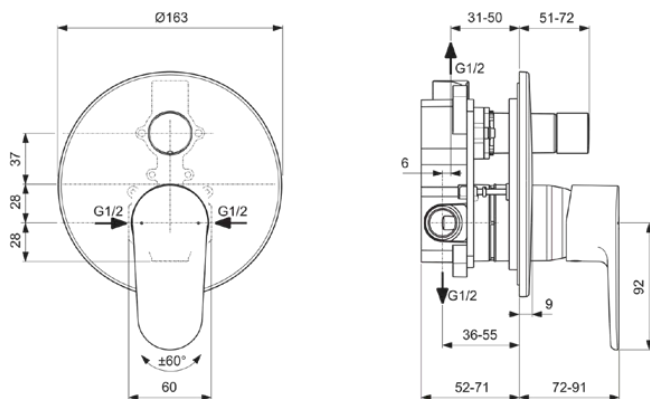

## A7193RO

CERAFINE MODEL O | Built-in bath & shower mixer 163x72x201.5 mm in rosé finish, Kit 1 included, 27.0 l/min (3 bar) | Click technology

### General information

Product type:	Bath & shower mixers
Sub product type:	Built-in bath & shower mixer
Brand:	Ideal Standard
Suite name:	CERAFINE MODEL O
Designer:	Ideal Standard
Colour:	RO - Rosé
Surface finish effect:	satin
Height (mm):	201.5
Width (mm):	163
Length / Projection (mm):	72 - 91
Fixing method:	Kit 1 included
Net weight (kg):	1.67
EAN code:	3800861123200