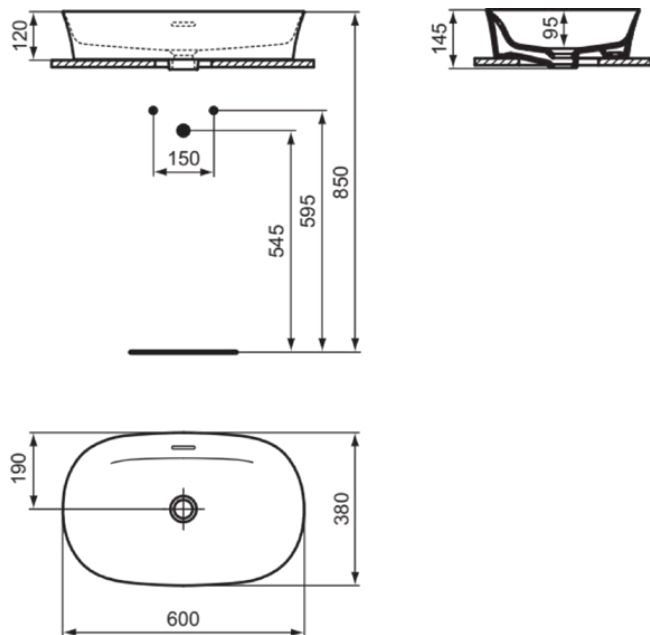

## IPALYSS

E139701

IPALYSS | Vessel 600x380x145 mm in white glossy finish, no tap hole, with overflow | Diamatec, Space saving basin

### Image & drawing

### General information

Product type:	Washbasins
Sub product type:	Vessel
Brand:	Ideal Standard
Suite name:	IPALYSS
Designer:	Studio Levien
Colour:	01 - White Glossy
Surface finish effect:	glossy
Height (mm):	145
Width (mm):	600
Length / Projection (mm):	380
Net weight (kg):	9.50
EAN code:	5017830538844

## IPALYSS

**E139701**

IPALYSS | Vessel 600x380x145 mm in white glossy finish, no tap hole, with overflow | Diamatec, Space saving basin