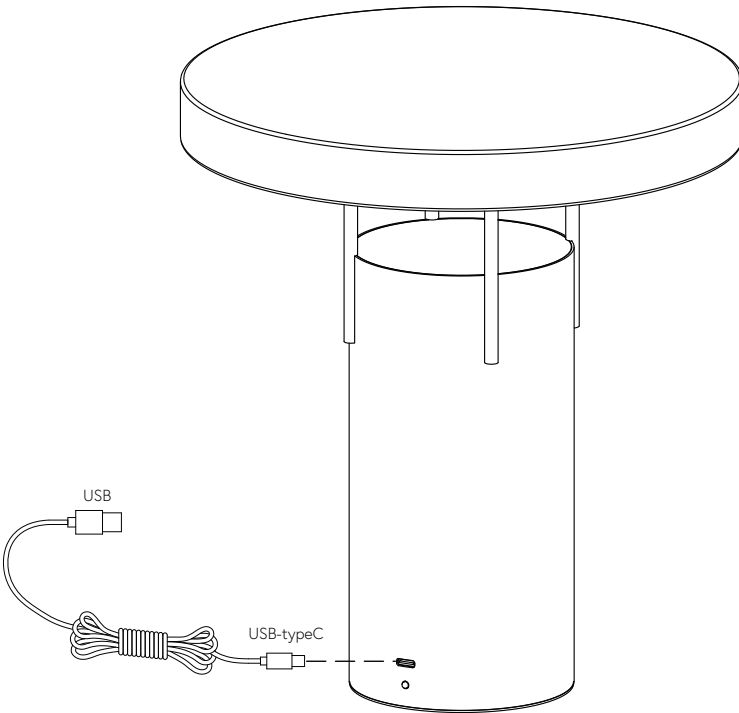

# BringMe Table lamp

Hübsch

DANISH HOME INTERIOR & DESIGN

x1

x1

x1

28 cm

D25cm