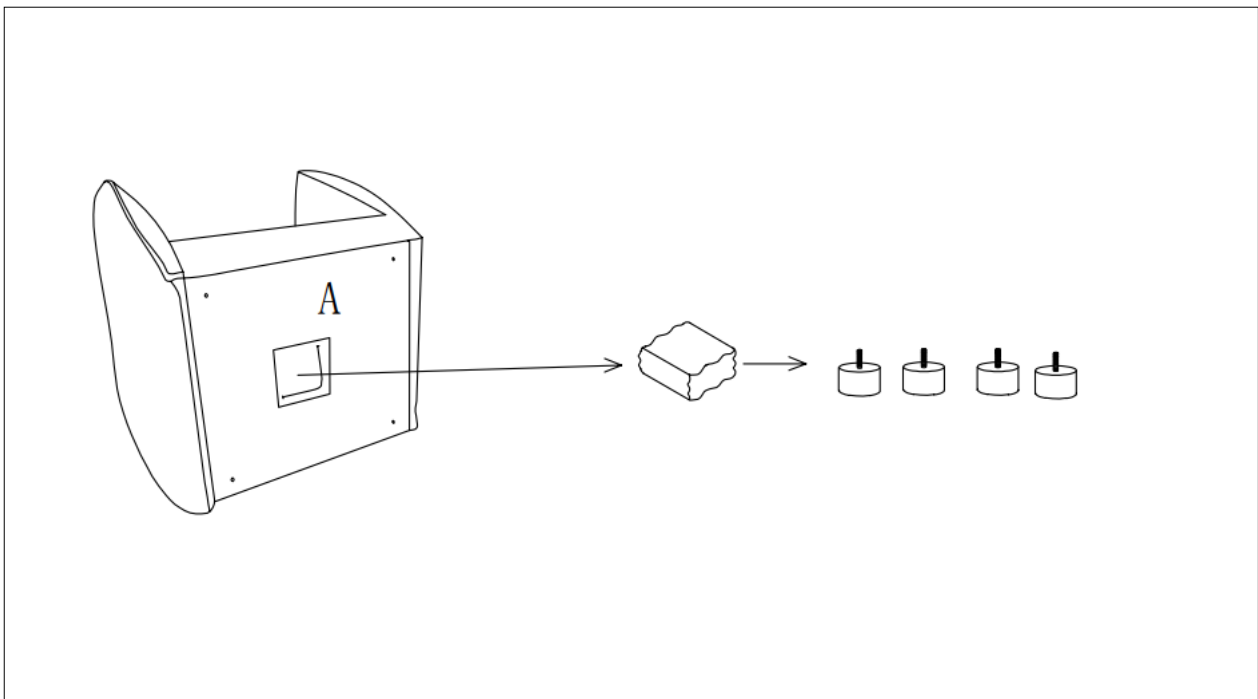

PRODUCT INFORMATION

Austin Chair

82064462

INSTRUCTION

Step 1

Step 2

INSTRUCTION

Step 3

Step 4

160kg ←

352lbs ←