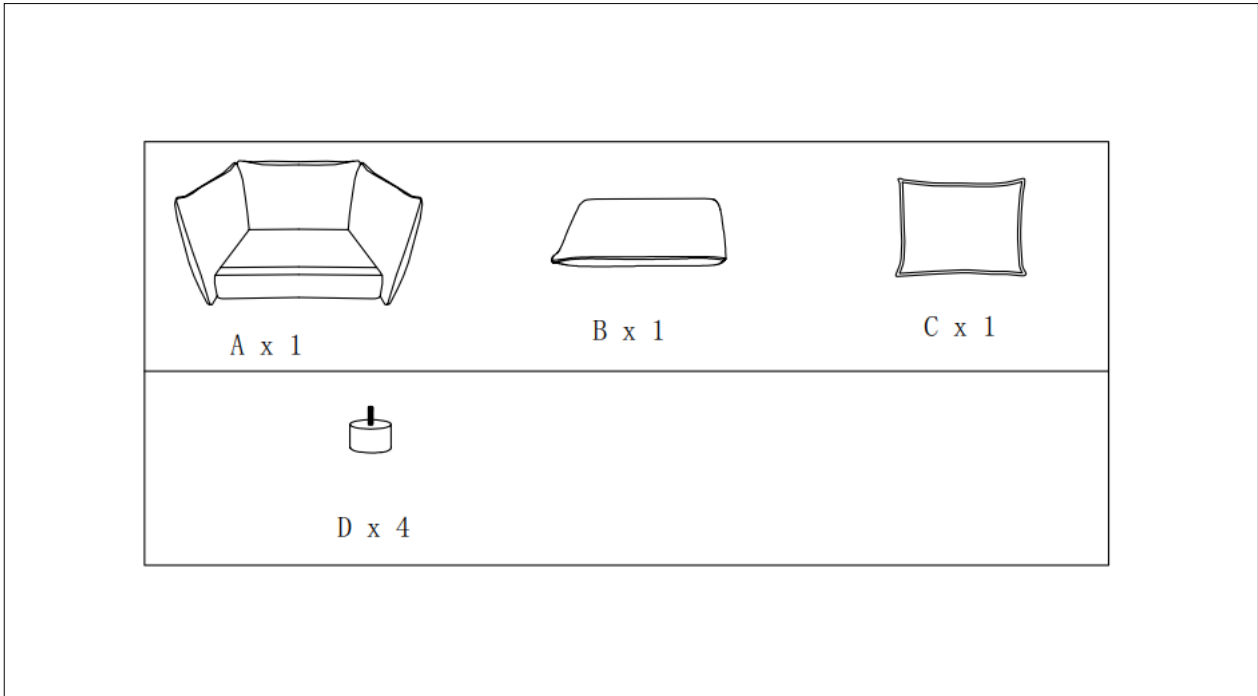

PRODUCT INFORMATION

Austin Chair

82064462

INSTRUCTION

Step 1

Step 2

INSTRUCTION

Step 3

Step 4

160kg ←

352lbs ←