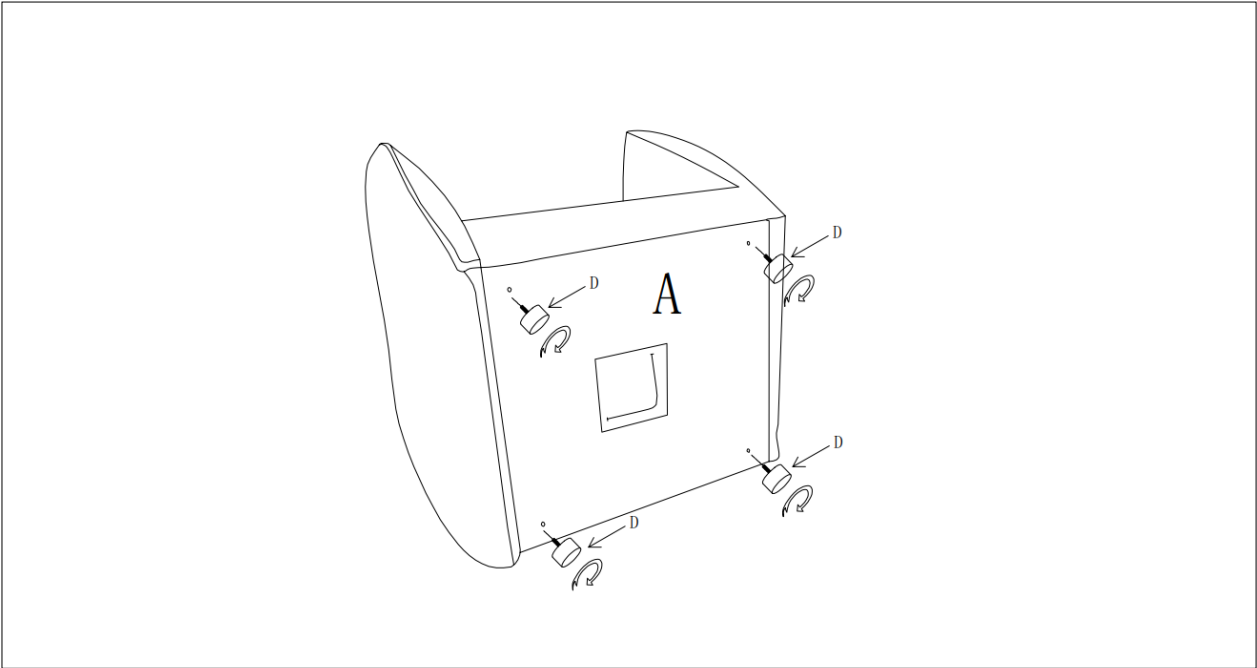

PRODUCT INFORMATION

Austin Chair

82064462

INSTRUCTION

Step 1

Step 2

INSTRUCTION

Step 3

Step 4

160kg ←

352lbs ←