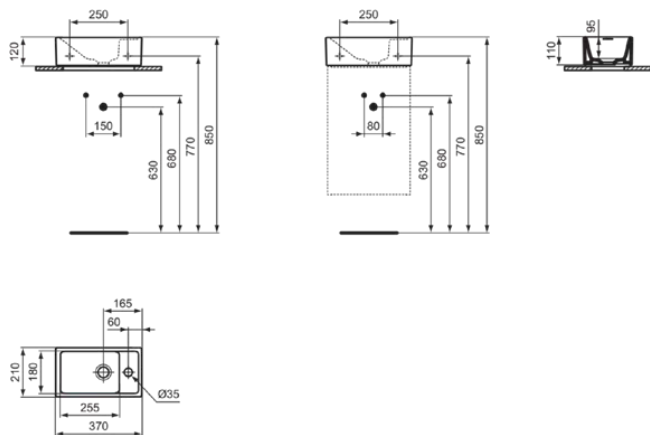

## E2112V3

I.LIFE S | Handrinse basin 370x210x120 mm in silk black finish, 1 tap hole, without overflow | Space saving basin

### General information

Product type:	Washbasins
Sub product type:	Handrinse basin
Brand:	Ideal Standard
Suite name:	I.LIFE S
Designer:	Ideal Standard
Colour:	V3 - Silk Black
Surface finish effect:	satın
Height (mm):	120
Width (mm):	370
Length / Projection (mm):	210
Fixing method:	Fixing bolts
Net weight (kg):	6.20
EAN code:	5017830556855