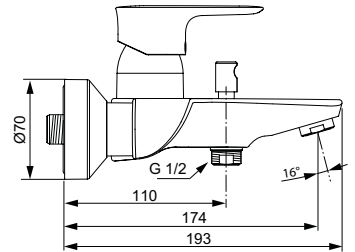

Ideal Standard

BATH-SHOWER MIXERS

Connect Air

Article-No.: **A7033A5**

Exposed bath&shower mixer

Connect Air exposed bath & shower mixer with automatic diverter, 38 mm cartridge FirmaFlow, with hot water limiter, Brass cast body and metal handle with red and blue colour indication - printed on handle. Uses standard S-Connection with noise reduction, Cascade aerator, Check valve and Covered nuts.

Colour: A5 - Magnetic Grey

Technology: FirmaFlow

More product details:

Type:	With Automatic diverter
Mounting:	Exposed
Operation Type:	Single lever
Style:	Contemporary
Accreditations:	DIN EN 817, DIN EN 200, DIN 4109 Gruppe 1

Operation Pressure (bar):	3
Flow Rate (litre):	22,5
Net Weight (kg):	1,927
Material:	PVD coated brass
Designer:	Studio Levien
Height (mm):	126
Width (mm):	220
Depth (mm):	193
Packaging Elements:	Mixers
Certificate Number:	EN 817