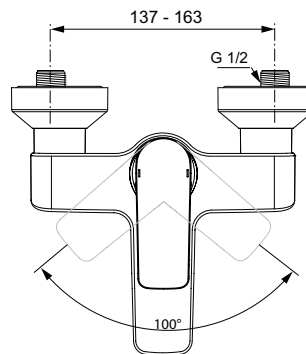

Ideal Standard

BATH-SHOWER MIXERS

Connect Air

Article-No.: **A7033A5**

Exposed bath&shower mixer

Connect Air exposed bath & shower mixer with automatic diverter, 38 mm cartridge FirmaFlow, with hot water limiter, Brass cast body and metal handle with red and blue colour indication - printed on handle. Uses standard S-Connection with noise reduction, Cascade aerator, Check valve and Covered nuts.

Colour: A5 - Magnetic Grey

Technology: FirmaFlow

More product details:

Type:	With Automatic diverter
Mounting:	Exposed
Operation Type:	Single lever
Style:	Contemporary
Accreditations:	DIN EN 817, DIN EN 200, DIN 4109 Gruppe 1

Operation Pressure (bar):	3
Flow Rate (litre):	22,5
Net Weight (kg):	1,927
Material:	PVD coated brass
Designer:	Studio Levien
Height (mm):	126
Width (mm):	220
Depth (mm):	193
Packaging Elements:	Mixers
Certificate Number:	EN 817