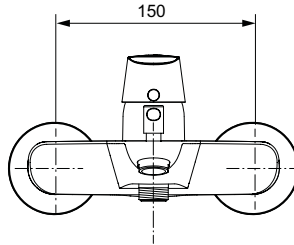

Ideal Standard

BATH-SHOWER MIXERS

Connect Air

Article-No.: **A7033A5**

Exposed bath&shower mixer

Connect Air exposed bath & shower mixer with automatic diverter, 38 mm cartridge FirmaFlow, with hot water limiter, Brass cast body and metal handle with red and blue colour indication - printed on handle. Uses standard S-Connection with noise reduction, Cascade aerator, Check valve and Covered nuts.

Colour: A5 - Magnetic Grey

Technology: FirmaFlow

More product details:

Type:	With Automatic diverter
Mounting:	Exposed
Operation Type:	Single lever
Style:	Contemporary
Accreditations:	DIN EN 817, DIN EN 200, DIN 4109 Gruppe 1

Operation Pressure (bar):	3
Flow Rate (litre):	22,5
Net Weight (kg):	1,927
Material:	PVD coated brass
Designer:	Studio Levien
Height (mm):	126
Width (mm):	220
Depth (mm):	193
Packaging Elements:	Mixers
Certificate Number:	EN 817