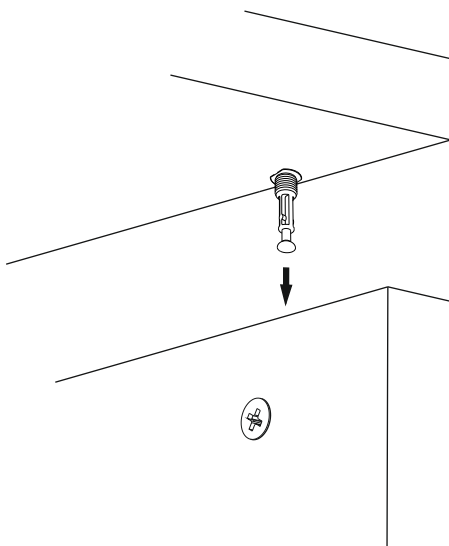

ATTENTION !!

Minifix is the main connection material used in   products. Before starting assembly, please check the drawings below.