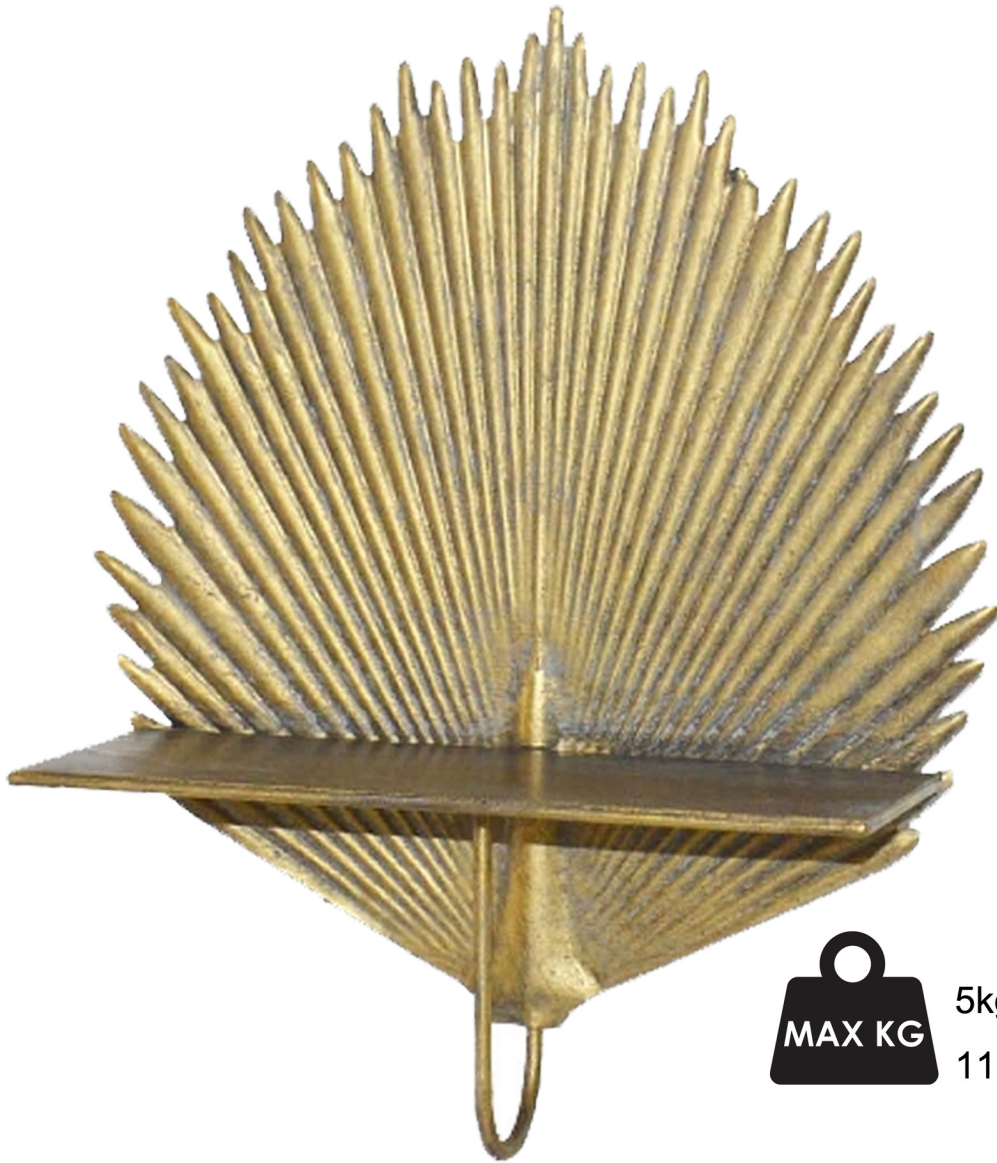

# ASSEMBLY INSTRUCTION

Venche Shelf, Gold, Metal

82057610

INSTRUCTION  
Step 1

 **MAX KG** 5kg  
11lbs