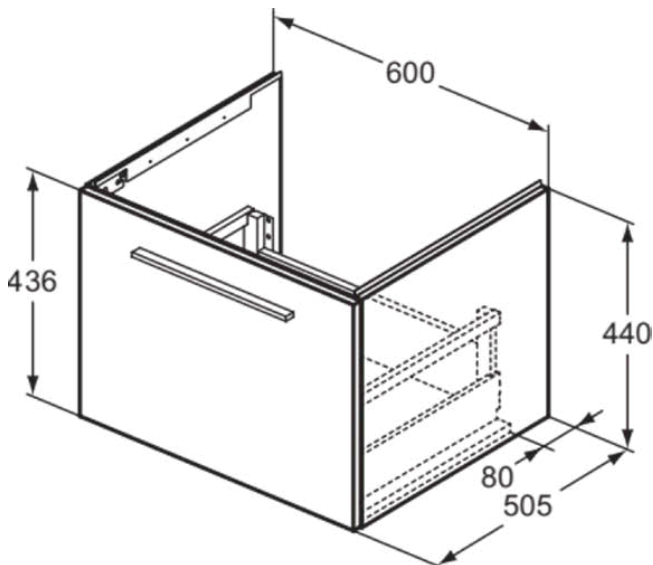

I.LIFE B

T5269DU

I.LIFE B | Basin unit 600x505x440 mm in matt white finish, 1 drawer | Soft close, Sustainably sourced wood

Image & drawing

General information

Product type:	Furniture
Sub product type:	Basin unit
Brand:	Ideal Standard
Suite name:	I.LIFE B
Designer:	Palomba Serafini Associati
Colour:	DU - Matt White
Surface finish effect:	matt
Height (mm):	440
Width (mm):	600
Length / Projection (mm):	505
Fixing method:	Fixing set
Net weight (kg):	19.10
EAN code:	8014140502333

Features

Soft close

Sustainably sourced wood

Downloads

- [Installation Guide](#)
- [Spare Parts List](#)

Product specifications

Closing mechanism:	Soft-closing
Colour code:	DU
Colour description:	matt white
Corner model:	No
Full extraction drawer:	Yes
Handle(s):	Required
Legs adjustable:	No
Material:	Wood
Material quality of structure / body:	MFC (Class E1)/MDF
Amount of doors (total):	0
Amount of doors, left-opening:	0
Amount of doors, right-opening:	0
Amount of drawers (total):	1
Amount of external drawers:	1
Amount of internal drawers:	0
Amount of open compartments:	0
Amount of rolling doors:	0
Amount of shelves:	0
Amount of sliding doors:	0
Amount of tumble doors:	0
Opening mechanism:	Pull-to-open

I.LIFE B

T5269DU

I.LIFE B | Basin unit 600x505x440 mm in matt white finish, 1 drawer | Soft close, Sustainably sourced wood

Product specifications

PVD technology:	No
Reversible door:	No
Surface finish effect:	matt
Sustainably sourced wood:	Yes
With cutout section:	No
With interior lighting:	No
With legs:	No
With socket outlet:	No
With worktop:	No
Fixing method:	Fixing set
Mounting method:	Wall