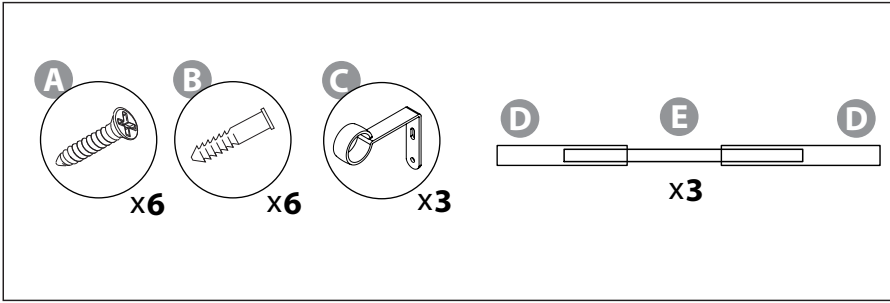

SINGLE (LONG)

ROD SET INSTRUCTIONS

36-68, 42-120, 44-120, 66-120, 77-120, 88-120, 72-144, 88-144, 120-170, 120-180 IN
(91-172, 107-304, 112-304, 168-304, 195-304, 224-304, 183-366, 224-366, 304-431, 304-457 cm)

**SINGLE (LONG)
ROD SET INSTRUCTIONS**

36-68, 42-120, 44-120, 66-120, 77-120, 88-120, 72-144, 88-144, 120-170, 120-180 IN
(91-172, 107-304, 112-304, 168-304, 195-304, 224-304, 183-366, 224-366, 304-431, 304-457 cm)