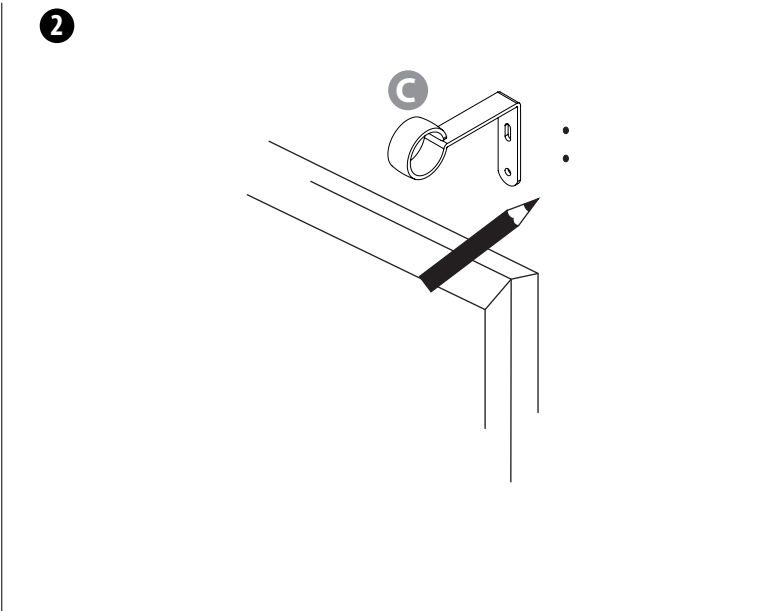

SINGLE (LONG)

ROD SET INSTRUCTIONS

36-68, 42-120, 44-120, 66-120, 77-120, 88-120, 72-144, 88-144, 120-170, 120-180 IN
(91-172, 107-304, 112-304, 168-304, 195-304, 224-304, 183-366, 224-366, 304-431, 304-457 cm)

**SINGLE (LONG)
ROD SET INSTRUCTIONS**

36-68, 42-120, 44-120, 66-120, 77-120, 88-120, 72-144, 88-144, 120-170, 120-180 IN
(91-172, 107-304, 112-304, 168-304, 195-304, 224-304, 183-366, 224-366, 304-431, 304-457 cm)