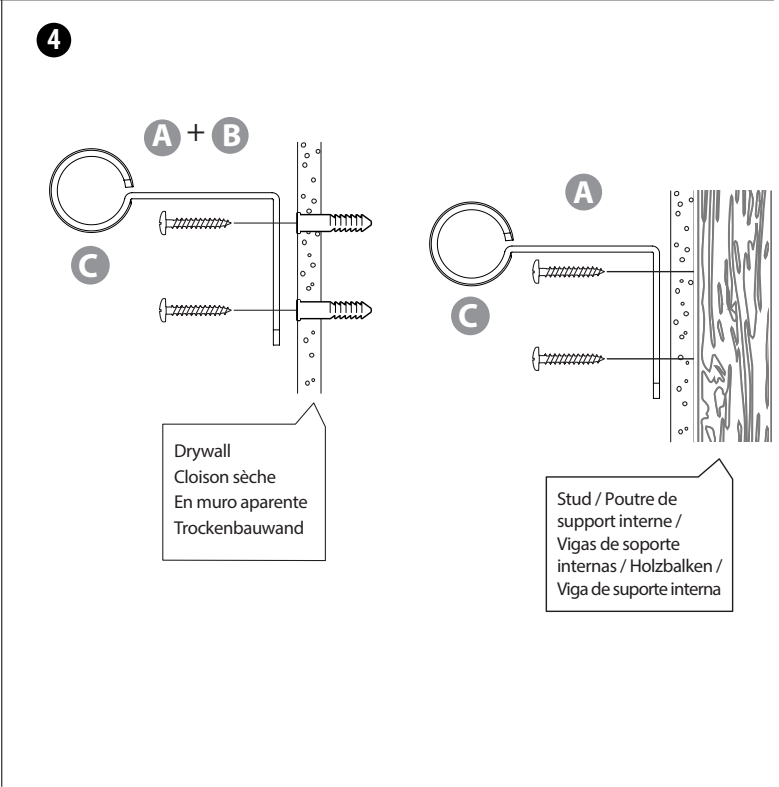

SINGLE (LONG)

ROD SET INSTRUCTIONS

36-68, 42-120, 44-120, 66-120, 77-120, 88-120, 72-144, 88-144, 120-170, 120-180 IN
(91-172, 107-304, 112-304, 168-304, 195-304, 224-304, 183-366, 224-366, 304-431, 304-457 cm)

**SINGLE (LONG)
ROD SET INSTRUCTIONS**

36-68, 42-120, 44-120, 66-120, 77-120, 88-120, 72-144, 88-144, 120-170, 120-180 IN
(91-172, 107-304, 112-304, 168-304, 195-304, 224-304, 183-366, 224-366, 304-431, 304-457 cm)

MODE D'EMPLOI TRINGLE SIMPLE
INSTRUCCIONES PARA UNA VARILLA INDIVIDUAL
MONTAGEANLEITUNG
GARDINENSTANGE SET (EINFACH), KURZ
CONJUNTO DE VARÃO, CURTO
Umbra.com

EN Care Instructions: Clean with a soft cloth. Do not use abrasive cleaning agents, solvents or polishes.