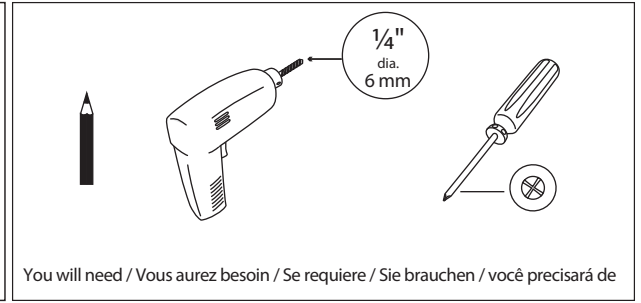

SINGLE (LONG)

ROD SET INSTRUCTIONS

36-68, 42-120, 44-120, 66-120, 77-120, 88-120, 72-144, 88-144, 120-170, 120-180 IN
(91-172, 107-304, 112-304, 168-304, 195-304, 224-304, 183-366, 224-366, 304-431, 304-457 cm)

**SINGLE (LONG)
ROD SET INSTRUCTIONS**

36-68, 42-120, 44-120, 66-120, 77-120, 88-120, 72-144, 88-144, 120-170, 120-180 IN
(91-172, 107-304, 112-304, 168-304, 195-304, 224-304, 183-366, 224-366, 304-431, 304-457 cm)