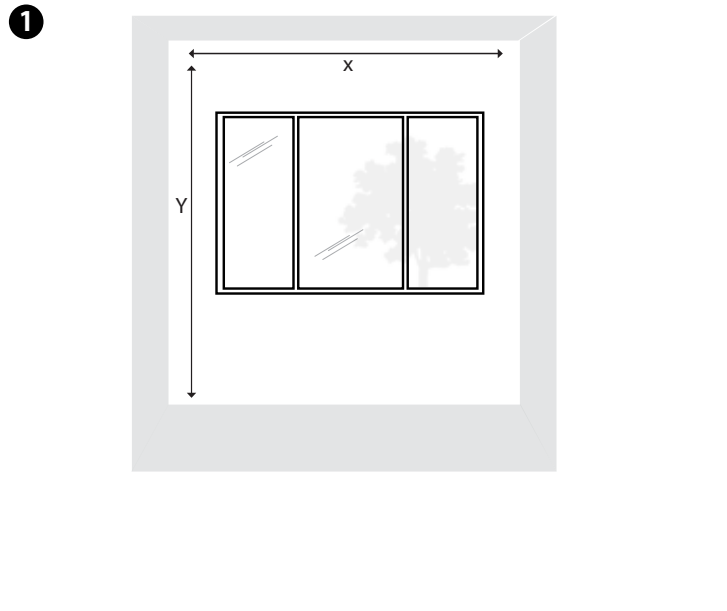

SINGLE (LONG)

ROD SET INSTRUCTIONS

36-68, 42-120, 44-120, 66-120, 77-120, 88-120, 72-144, 88-144, 120-170, 120-180 IN
(91-172, 107-304, 112-304, 168-304, 195-304, 224-304, 183-366, 224-366, 304-431, 304-457 cm)

**SINGLE (LONG)
ROD SET INSTRUCTIONS**

36-68, 42-120, 44-120, 66-120, 77-120, 88-120, 72-144, 88-144, 120-170, 120-180 IN
(91-172, 107-304, 112-304, 168-304, 195-304, 224-304, 183-366, 224-366, 304-431, 304-457 cm)