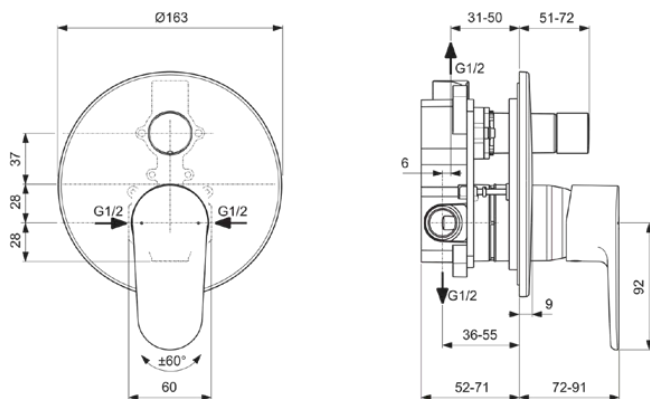

## A7193XG

CERAFINE MODEL O | Built-in bath & shower mixer 163x72x201.5 mm in matt black finish, Kit 1 included, 27.0 l/min (3 bar) | Click technology, EPD

### General information

Product type:	Bath & shower mixers
Sub product type:	Built-in bath & shower mixer
Brand:	Ideal Standard
Suite name:	CERAFINE MODEL O
Designer:	Ideal Standard
Colour:	XG - Matt Black
Surface finish effect:	matt
Height (mm):	201.5
Width (mm):	163
Length / Projection (mm):	72 - 91
Fixing method:	Kit 1 included
Net weight (kg):	1.87
EAN code:	3800861101239