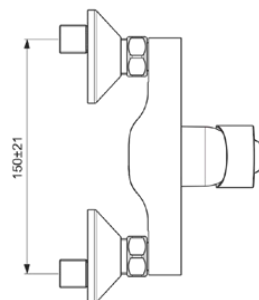

# BC488AA

ALPHA | Exposed shower mixer 199x126x132 mm in chrome finish, 20 l/min (3 bar) | Click technology, EPD, SmartShine

## General information

Product type:	Shower mixers
Sub product type:	Exposed shower mixer
Brand:	Ideal Standard
Suite name:	ALPHA
Designer:	Ideal Standard
Colour:	AA - Chrome
Surface finish effect:	glossy
Height (mm):	132
Width (mm):	199
Length / Projection (mm):	126 - 131
Fixing method:	S-coupling
Net weight (kg):	1.16
EAN code:	3800861073154