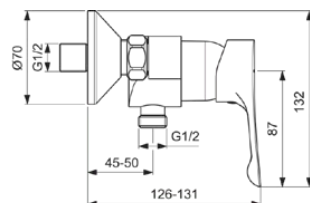

# BC488AA

ALPHA | Exposed shower mixer 199x126x132 mm in chrome finish, 20 l/min (3 bar) | Click technology, EPD, SmartShine

## General information

Product type:	Shower mixers
Sub product type:	Exposed shower mixer
Brand:	Ideal Standard
Suite name:	ALPHA
Designer:	Ideal Standard
Colour:	AA - Chrome
Surface finish effect:	glossy
Height (mm):	132
Width (mm):	199
Length / Projection (mm):	126 - 131
Fixing method:	S-coupling
Net weight (kg):	1.16
EAN code:	3800861073154