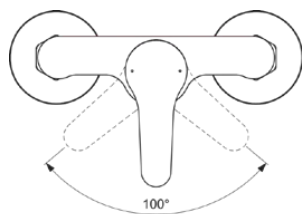

# BC488AA

ALPHA | Exposed shower mixer 199x126x132 mm in chrome finish, 20 l/min (3 bar) | Click technology, EPD, SmartShine

## General information

Product type:	Shower mixers
Sub product type:	Exposed shower mixer
Brand:	Ideal Standard
Suite name:	ALPHA
Designer:	Ideal Standard
Colour:	AA - Chrome
Surface finish effect:	glossy
Height (mm):	132
Width (mm):	199
Length / Projection (mm):	126 - 131
Fixing method:	S-coupling
Net weight (kg):	1.16
EAN code:	3800861073154