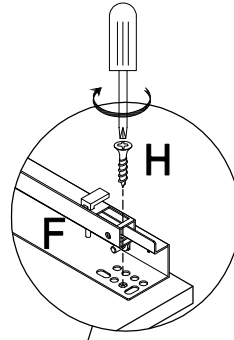

3

D	F	H	
4PCS	3PCS	9PCS	

4