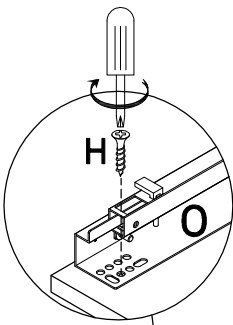

D	O	H	
4PCS	3PCS	9PCS