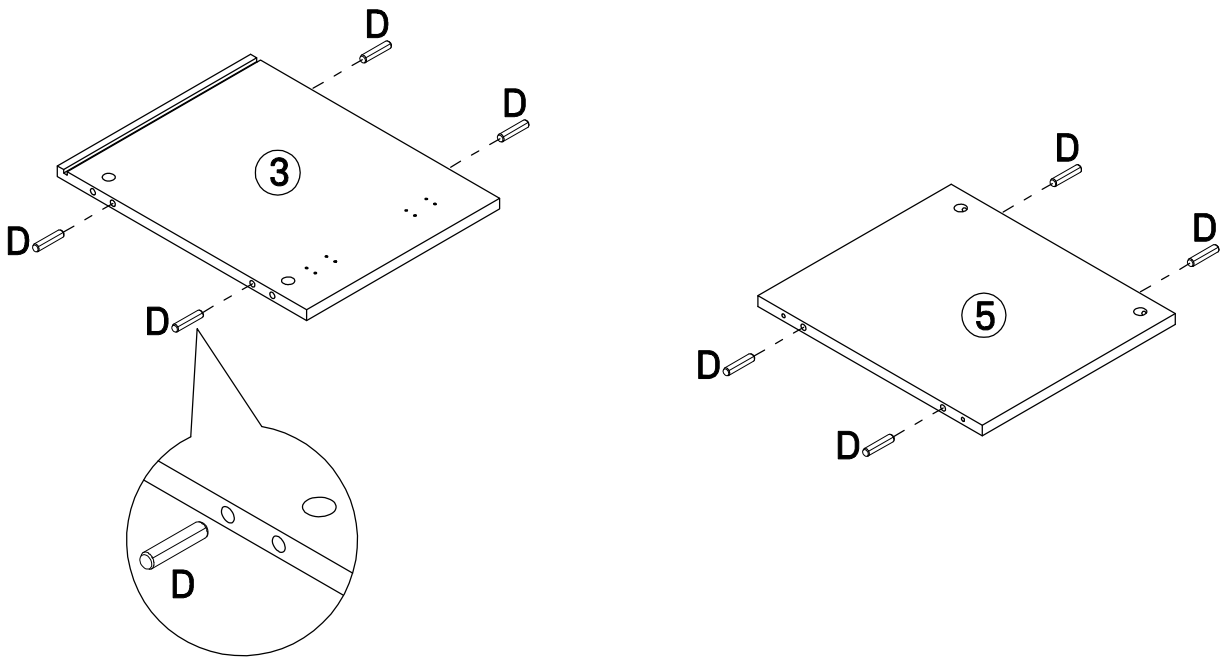

1

A 8PCS	K 2PCS	J 6PCS	U 2PCS	H 2PCS	

2

D   8PCS