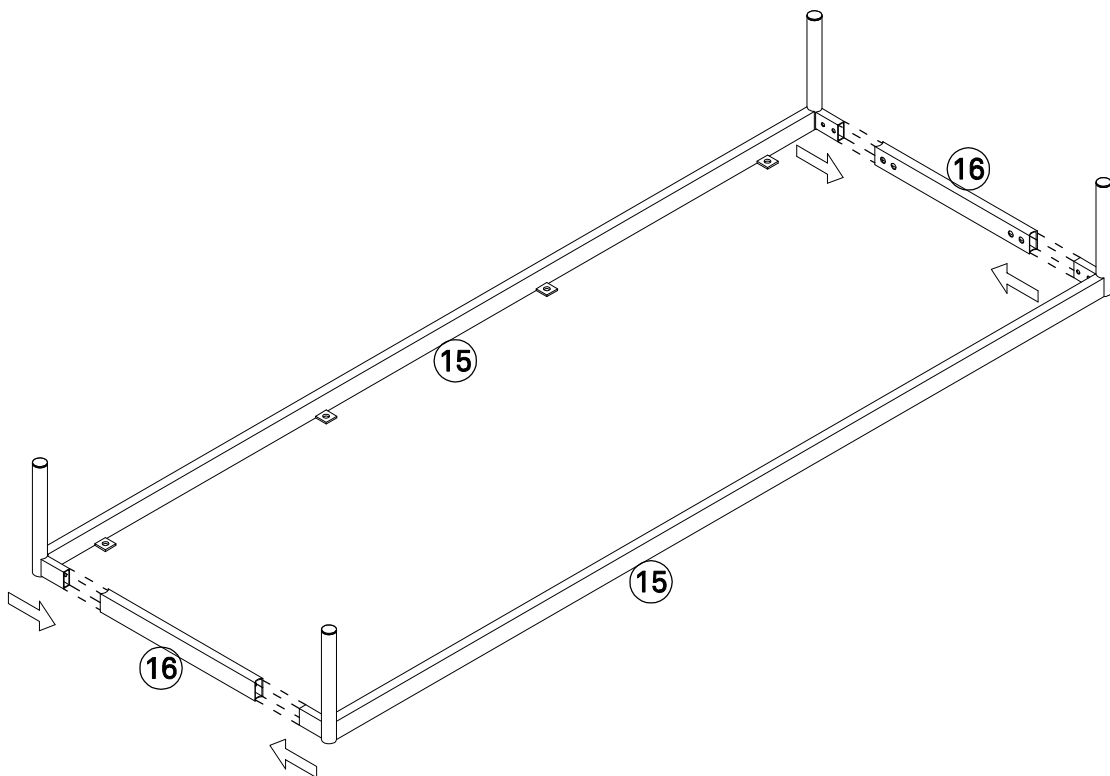

5

SPANISH:

En caso de reclamación, por favor, facilitar la información escrita en la etiqueta.

FRENCH:

En cas de réclamation, merci de transmettre les informations contenues sur l'étiquette fixée sur le produit.

ENGLISH :

If you may have whatever complaint, please, let us know the information written on the label.

6