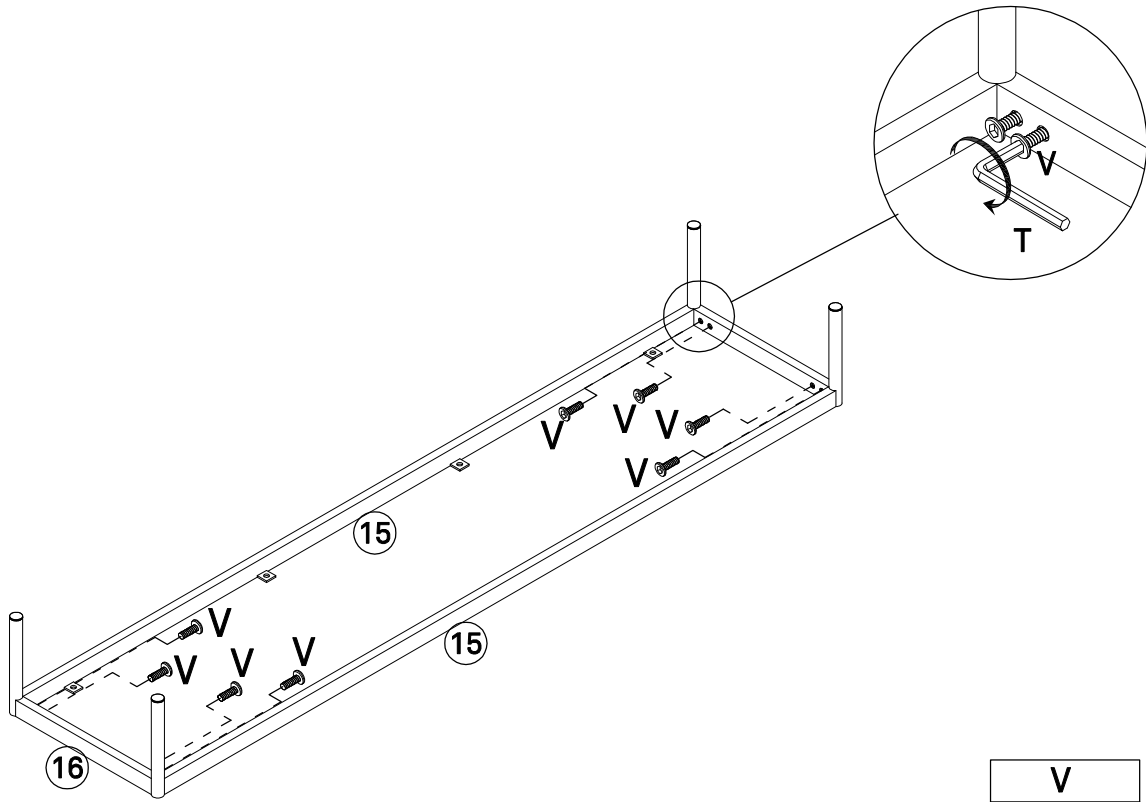

7

V	T
8PCS	1PC

8