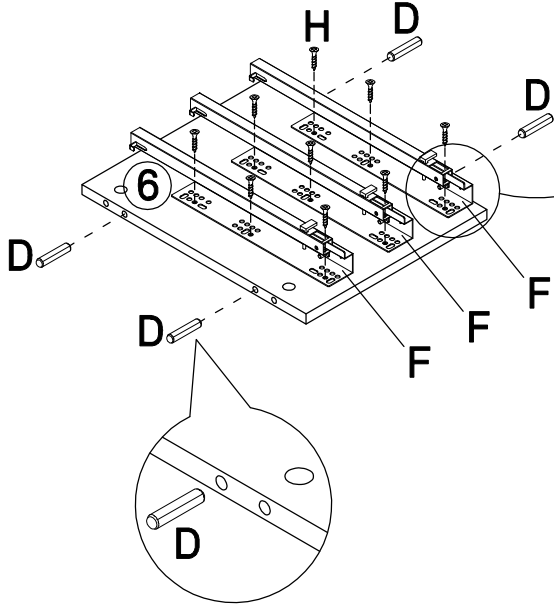

3

D	F	H	
4PCS	3PCS	9PCS	

4