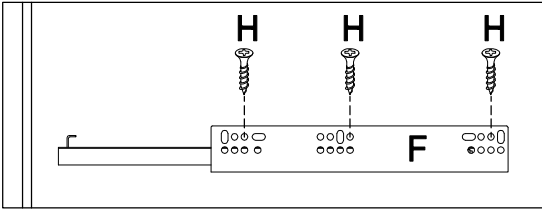

3

D	F	H	
4PCS	3PCS	9PCS	

4