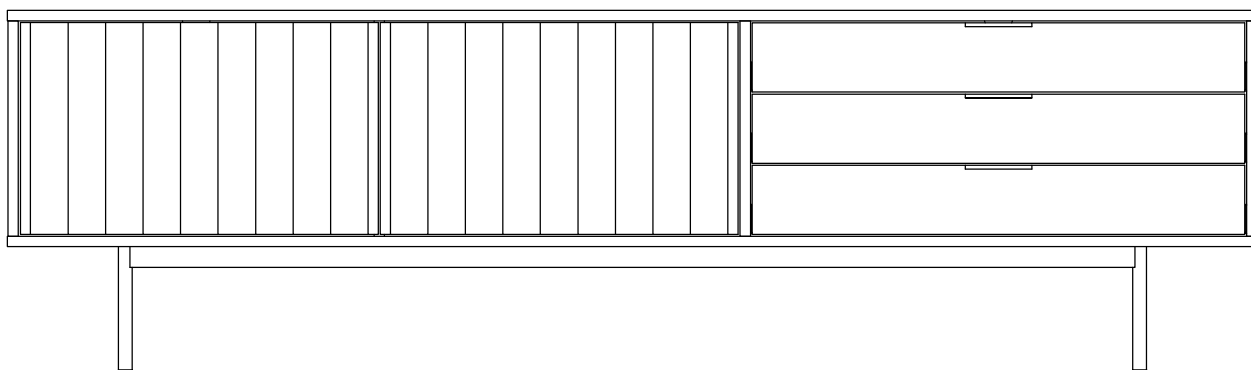

INSTRUCTION MANUAL

SIERRA.TV CABINET 2D3DR

By Cambres Design

teulat

www.teulat.es

Needed for assembling

Min. two persons

Content of the boxes

Top x1

Bottom x1

Left side x1

Right side x1

Left inner division x1

Right inner division x1

Left door x1

Right door x1

Drawer front x3

Drawer left x3

Drawer right x3

Drawer back x3

Drawer bottom x3

Back x1

Legs x2

Tube x2