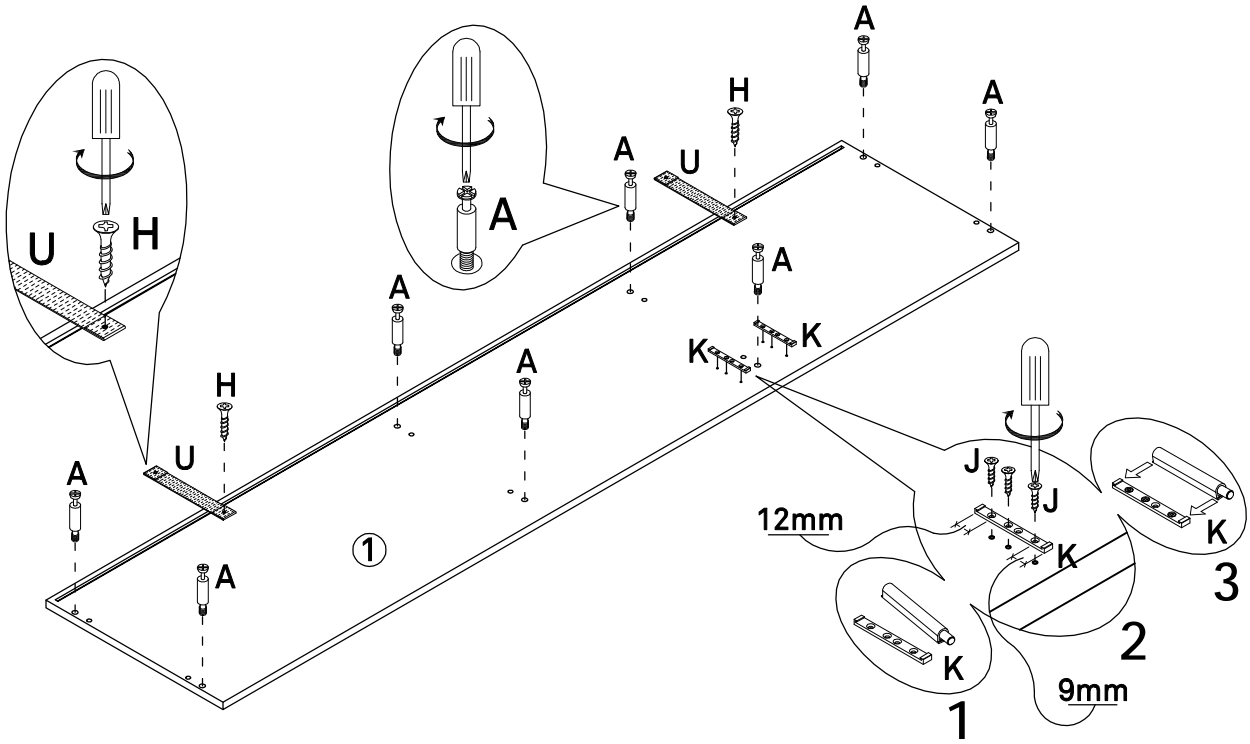

 Screw
 Ø4x30mm
 14PCS

Q

 Bolt
 M6x12mm
 8PCS

R

 Fastening device
 17x16x10.5mm
 10PCS

S

 Screw
 Ø3x18mm
 10PCS

T

 Allen key
 M4 60x30mm
 1PC

U

 Anti tipping
 160x25mm
 2PCS

V

 Bolt
 M6x10mm
 8PCS

1

<p>A</p>  <p>8PCS</p>	<p>K</p>  <p>2PCS</p>	<p>J</p>  <p>6PCS</p>	<p>U</p>  <p>2PCS</p>	<p>H</p>  <p>2PCS</p>	
---	---	---	---	---	--