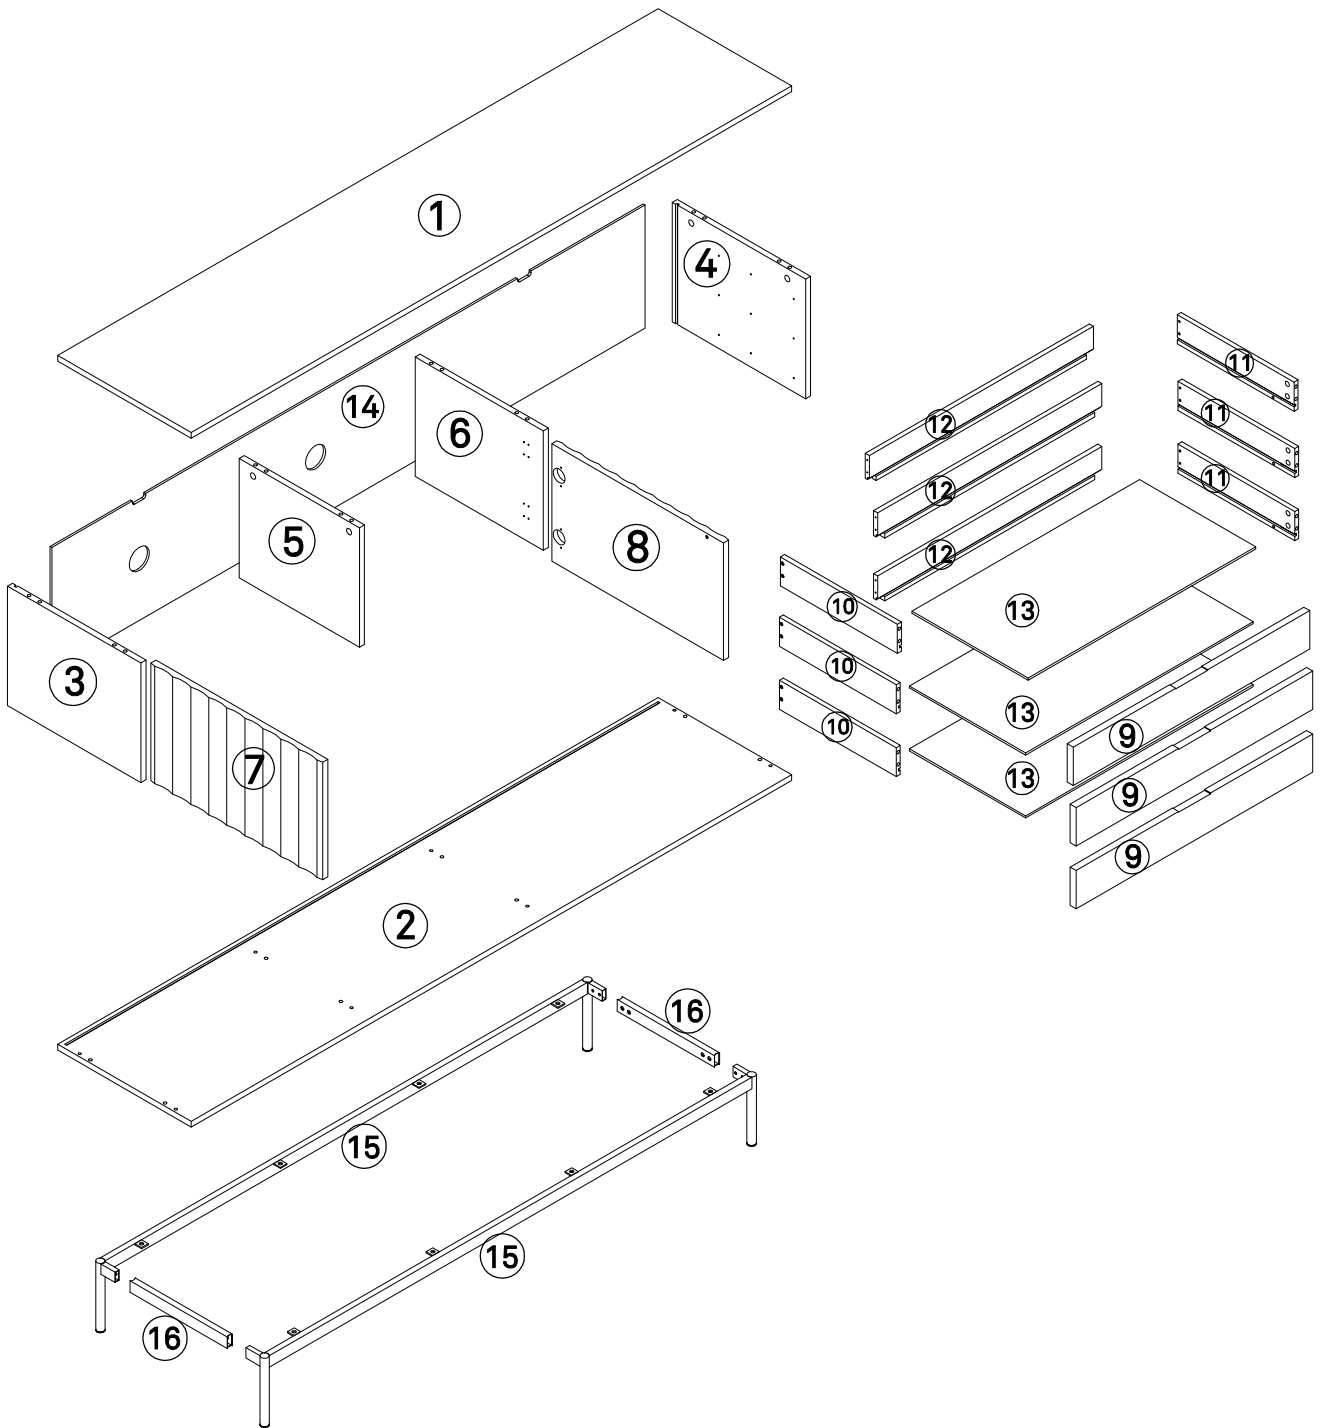

INSTRUCTION MANUAL

SIERRA.TV CABINET 2D3DR

By Cambres Design

teulat

www.teulat.es

Needed for assembling

Min. two persons

Content of the boxes

Top x1

Bottom x1

Left side x1

Right side x1

Left inner division x1

Right inner division x1

Left door x1

Right door x1

Drawer front x3

Drawer left x3

Drawer right x3

Drawer back x3

Drawer bottom x3

Back x1

Legs x2

Tube x2