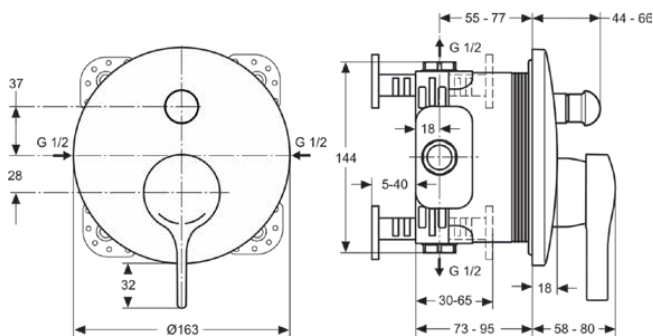

MELANGE

A4720AA

MELANGE | Built-in bath & shower mixer 163x58x195 mm in chrome finish, Kit 1 required (A1000), 23.0 l/min (3 bar) | Click technology, EPD, SmartShine

Image & drawing

General information

Product type:	Bath & shower mixers
Sub product type:	Built-in bath & shower mixer
Brand:	Ideal Standard
Suite name:	MELANGE
Designer:	Artefakt
Colour:	AA - Chrome
Surface finish effect:	glossy
Height (mm):	195
Width (mm):	163
Length / Projection (mm):	58 - 80
Fixing method:	Kit 1 required
Recommended built-in kit 1:	A1000
Net weight (kg):	1.06
EAN code:	4015413321174

Product specifications

Amount of escutcheon(s):	1
Amount of handles:	1
Colour code:	AA
Colour description:	chrome
Cool Body technology:	No
ON / OFF S-Connectors:	No
Flushing time adjustable:	No
Handle application:	Volume & temperature control
Handle position:	Front
Material:	Metal
Material of escutcheon(s):	Plastic
Material of handle:	Metal
Material quality:	Brass

MELANGE

A4720AA

MELANGE | Built-in bath & shower mixer 163x58x195 mm in chrome finish, Kit 1 required (A1000), 23.0 l/min (3 bar) | Click technology, EPD, SmartShine

Product specifications

Max. flow rate at 3 bar (l):	23.0
Max. flow rate at 3 bar (l) for all outlets:	23/23
Max. flow rate at 3 bar (l) for handspray:	23
Max. flow rate at 3 bar (l) for spout:	23
Max. operating pressure (bar):	10
Min. operating pressure (bar):	0.5
Noise reduced S-Connectors:	No
PVD technology:	No
Shape of escutcheon(s):	Round
SmartShine:	Yes
Surface cover:	chromium-plated
Surface finish effect:	glossy
Temperature limiter:	Yes
Type of handle:	Pin
Type of temperature control:	Manually operated
With S-couplings:	No
With check valve:	No
With diverter unit:	Yes
With escutcheon(s):	Yes
With handle(s):	Yes
With handspray set:	No
With head shower:	No
With sealing fleece:	Yes
With shower kit:	No
Fixing method:	Kit 1 required
Mounting method:	Wall / built-in