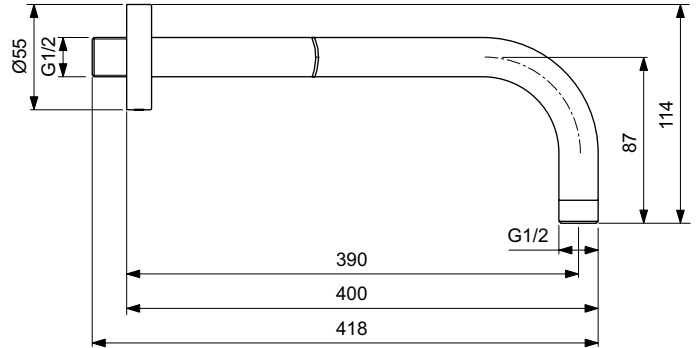

Ideal Standard

Shower arms

Idealrain

Article-No.: B9445SI

Wall connection 400 mm

Wall connections for shower head with metal escutcheon.

Colour: SI - Silver

More product details:

Type:	Shower arms
Mounting:	Wall connection
Style:	Contemporary
Net Weight (kg):	0,72
Material:	PVD coated brass
Height (mm):	109
Width (mm):	55
Length (mm):	420
Shape:	Rounded / curved