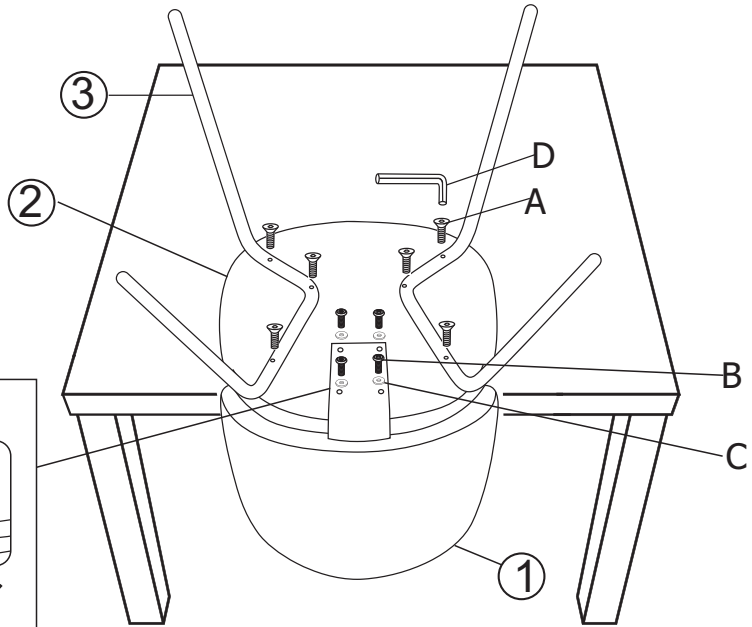

PRODUCT INFORMATION

Ponte Dining Chair

82064512

INSTRUCTION

Step 1

INSTRUCTION

Step 2

1

A x 6 	B x 4 	C x 4 	D x 1 
--	--	--	--

2

120KG/264LBS