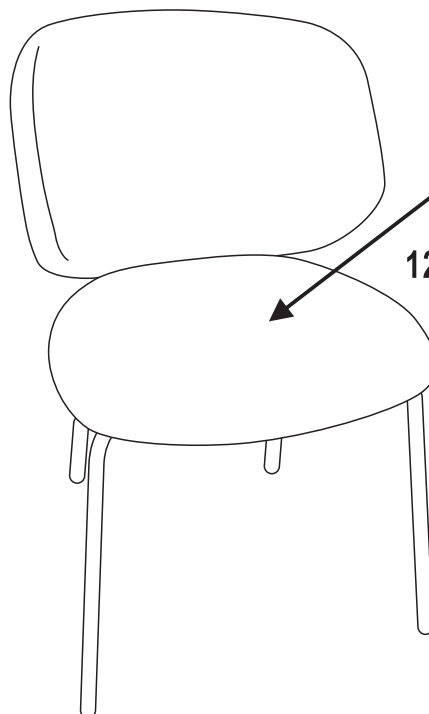

PRODUCT INFORMATION

Ponte Dining Chair

82064512

INSTRUCTION

Step 1

INSTRUCTION

Step 2

1

A x 6 	B x 4 	C x 4 	D x 1 
--	--	--	--

2

120KG/264LBS