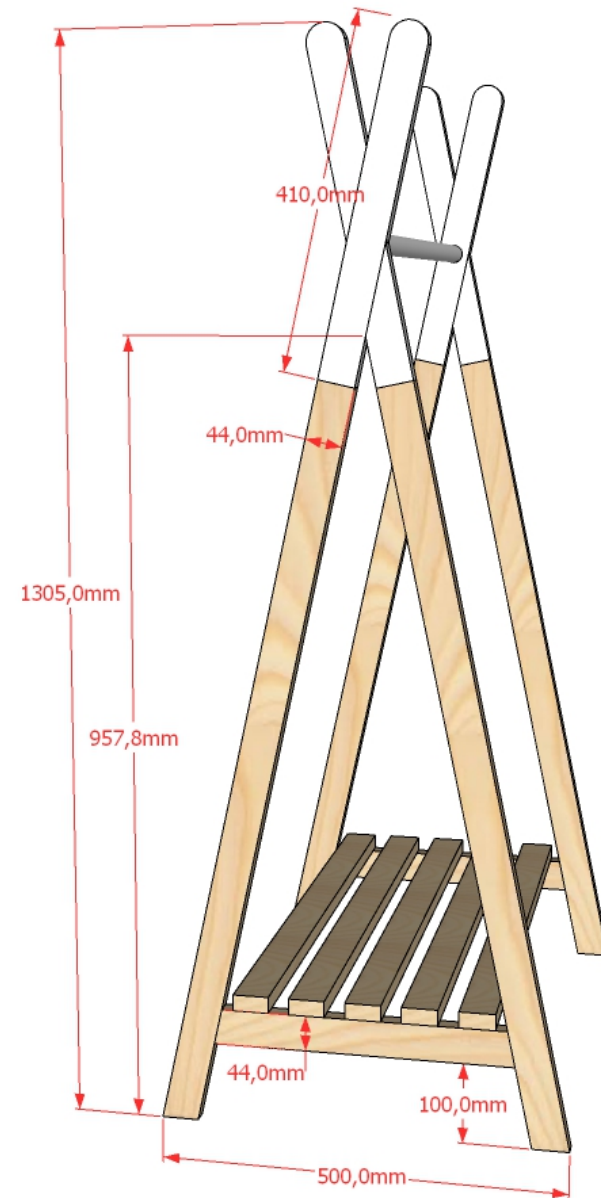

FINISHING :
PINE NATURAL /
WHITE LACQUERED

Model: KIDDY KIKR5014	Description: CLOTHING RACK	Page: 1/2
Dimensions(mm): 740x1305x500	Material: PINE	Date: 23/11/2022
All contents on this document are protected by copyright & patents. Except as specifically permitted herein, no portion of the information on this document may be reproduced in any form, or by any means, without prior written permission from Vipack bvba. No parts of the designs and the products can be copied or transmitted. Product and drawings under Patent and Copyright.		COPYRIGHT © 2022 VIPACK, ALL RIGHTS RESERVED
		

Model: KIDDY KIKR5014	Discription: CLOTHING RACK	Page: 2/2
Dimensions(mm):	Material: PINE	Date: 23/11/2022
All contents on this document are protected by copyright & patents. Except as specifically permitted herein, no portion of the information on this document may be reproduced in any form, or by any means, without prior written permission from Vipack bvba. No parts of the designs and the products can be copied or transmitted. Product and drawings under Patent and Copyright.		COPYRIGHT © 2022 VIPACK, ALL RIGHTS RESERVED
		