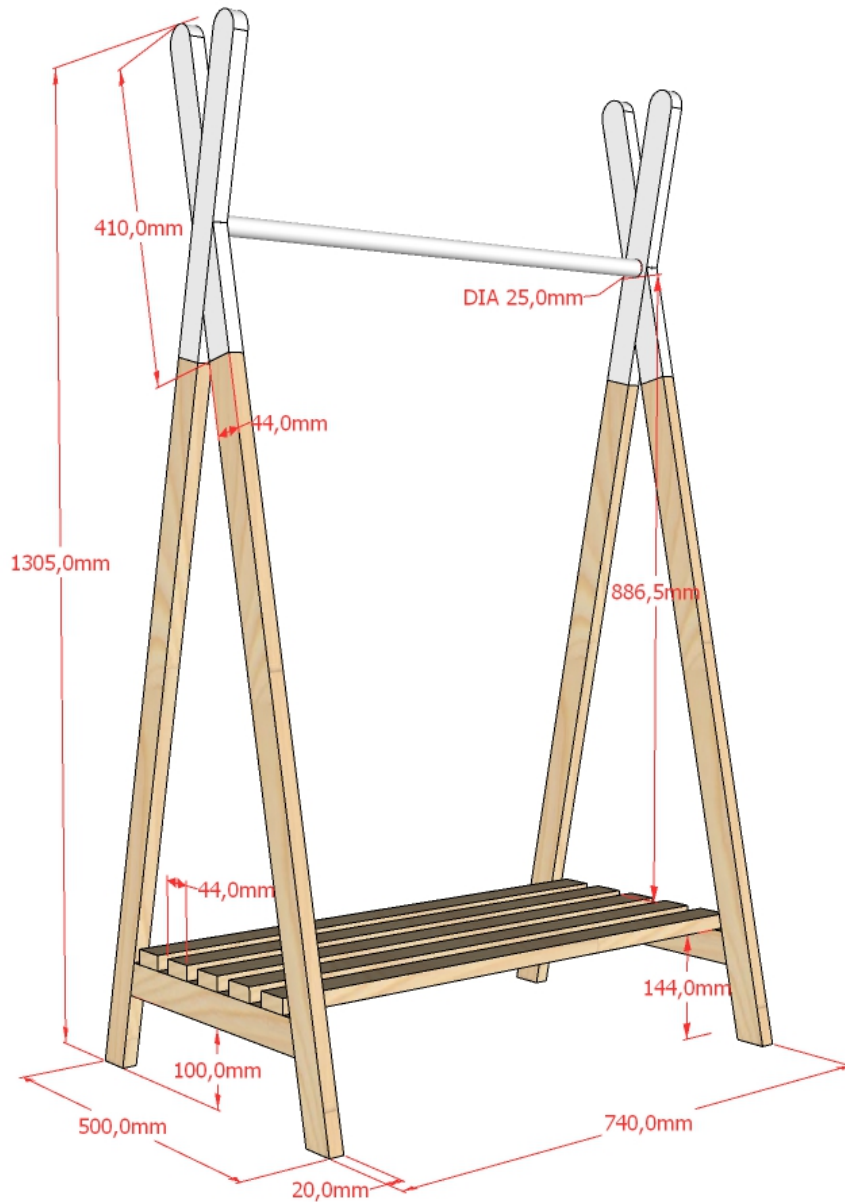

FINISHING :
PINE NATURAL /
WHITE LACQUERED

Model: KIDDY KIKR5014	Description: CLOTHING RACK	Page: 1/2
Dimensions(mm): 740x1305x500	Material: PINE	Date: 23/11/2022
All contents on this document are protected by copyright & patents. Except as specifically permitted herein, no portion of the information on this document may be reproduced in any form, or by any means, without prior written permission from Vipack bvba. No parts of the designs and the products can be copied or transmitted. Product and drawings under Patent and Copyright.		COPYRIGHT © 2022 VIPACK, ALL RIGHTS RESERVED
		

Model: KIDDY KIKR5014	Discription: CLOTHING RACK	Page: 2/2
Dimensions(mm):	Material: PINE	Date: 23/11/2022
All contents on this document are protected by copyright & patents. Except as specifically permitted herein, no portion of the information on this document may be reproduced in any form, or by any means, without prior written permission from Vipack bvba. No parts of the designs and the products can be copied or transmitted. Product and drawings under Patent and Copyright.		COPYRIGHT © 2022 VIPACK, ALL RIGHTS RESERVED
		